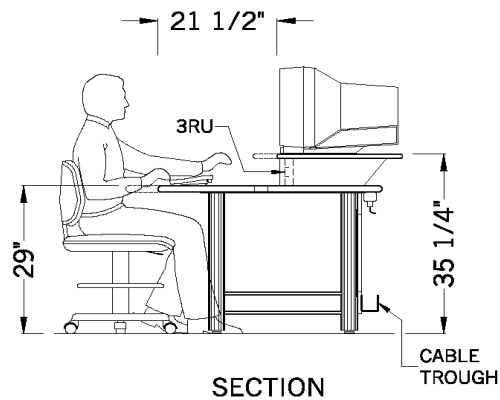

- fixed height steel tube leg base (matte black)
- full modesty panel with integral wire mgmt. and removable access panels (matte black)
- extended monitor bridge for 3 X 21" CRTs and 2 speakers (black with bumper edge)
- 3 bays @ 3 r.u. straight equipment bridge
- laminate or linoleum desktop finish with black bumper edge

(shown with *optional* 1.5 bay equipment cart)

\$2,818.00

Finishes [\(view at www.tbconsoles.com\)](http://www.tbconsoles.com)

standard linoleum countertop	included
standard laminate countertop	included

EC1.5-13 13 ru equipment cart, 1.5-bay	\$919.00
Matching rear client/producer table	\$1,093.00