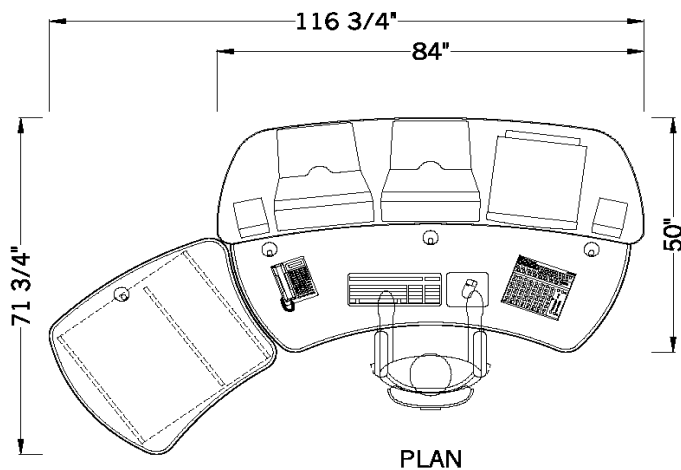

Finishes [(view at www.tbconsoles.com)](http://www.tbconsoles.com)

standard linoleum countertop	included
standard laminate countertop	included

EC1.5-13 13 ru equipment cart, 1.5-bay	$919.00
Matching rear client/producer table	$1,093.00