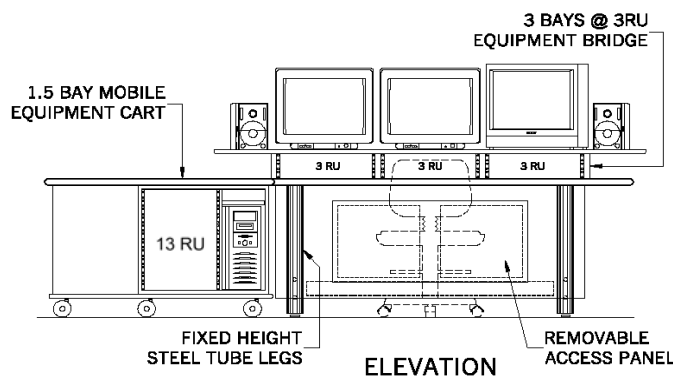

- fixed height steel tube leg base (matte black)
- full modesty panel with integral wire mgmt. and removable access panels (matte black)
- extended monitor bridge for 3 X 21" CRTs and 2 speakers (black with bumper edge)
- 3 bays @ 3 r.u. straight equipment bridge
- laminate or linoleum desktop finish with black bumper edge

(shown with *optional* 1.5 bay equipment cart)

\$2,818.00

Finishes [\(view at www.tbconsoles.com\)](http://www.tbconsoles.com)

standard linoleum countertop	included
standard laminate countertop	included

EC1.5-13 13 ru equipment cart, 1.5-bay	\$919.00
Matching rear client/producer table	\$1,093.00