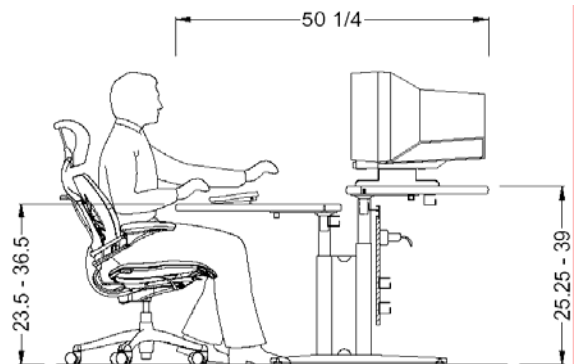

SECTION

phone: (631)293 4068 fax: (631)293 4075 toll free: (888)CONSOLE

rev. 2/10

e-mail: info@tbconsoles.com

web site: www.tbconsoles.com