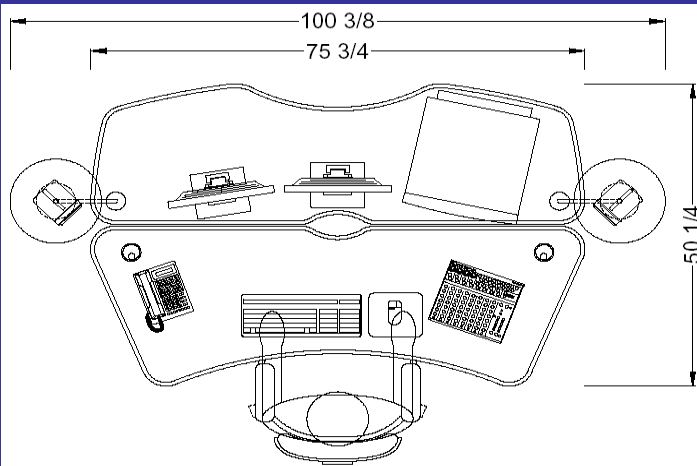

Freeform Series

Editing + Graphics Consoles

CRESCENT-BI

Model: CRES.SF2

The "CRESCENT" is the perfect console for multiple monitor users with minimal rack equipment requirements. It's large form factor will accommodate up to 3 monitors + 2 speakers on a height adjustable rear platform. The front countertop is independently height adjustable with a user friendly desktop crank.

- bi-level steel base with charcoal powder coat finish; full modesty panel integral wire management; floor levelers.
- height adjustable desktop (23.5" - 36.5")
- height adjustable monitor shelf (25.25" - 39")
- laminate or linoleum desktop finish with black bumper edge

(shown with **optional** EC-1 cart, producer's table, padded bolster and speaker modules)

\$2,272.00

PLAN VIEW

ELEVATION

Finishes (view at www.tbconsoles.com)

Standard linoleum countertop	Included
Standard laminate countertop	Included