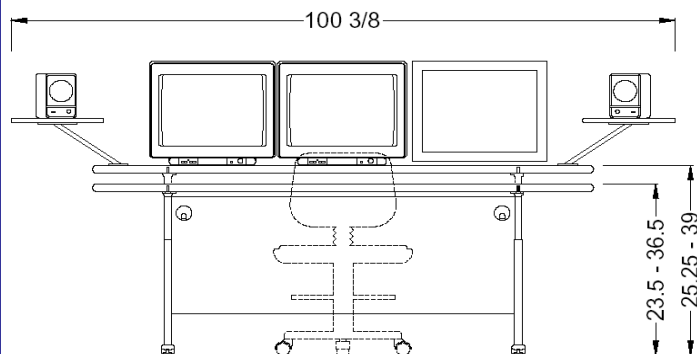

ELEVATION

Finishes (view at www.tbconsoles.com)

Standard linoleum countertop	Included
Standard laminate countertop	Included

Optional Accessories

CPU holder, leg-mounted	$225.00
SM-1 speaker modules, 14" radial shelf	$374.00
Padded edge bolster - naughahide	$374.00
(4) casters on desktop steel frame base	$87.00
Producer's table w/metal pedestal base	$662.00
EC1-13u equipment cart, 1-bay	$731.00