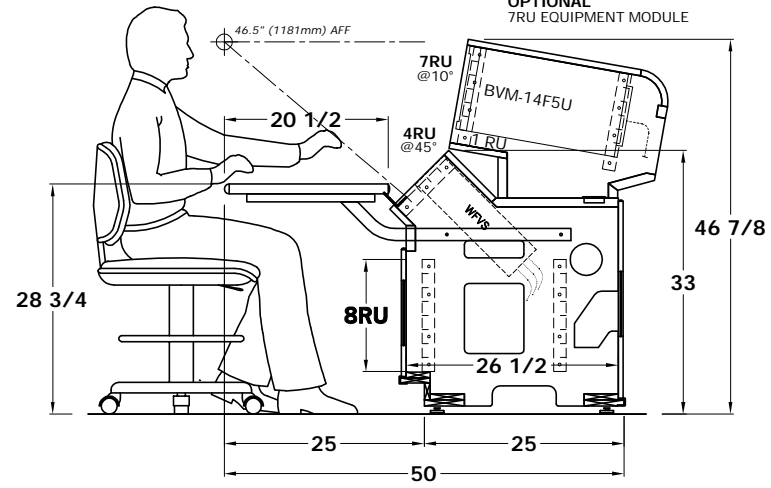

PS2-3

3RU @ 30° + MBS

PS2a-4

4RU @ 45° splash angle + 7RU module

PS2-2

2RU @ 30° + monitor shelf

PS2a-3

3RU @ 45° splash angle + 10RU module