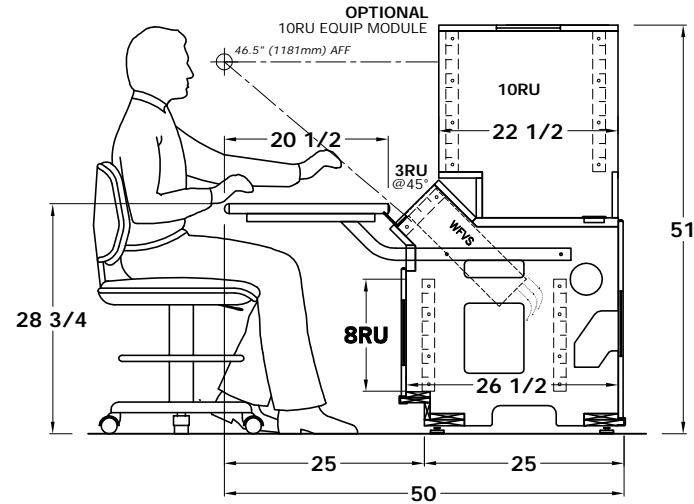

PS2-3

3RU @ 30° + MBS

PS2a-4

4RU @ 45° splash angle + 7RU module

PS2-2

2RU @ 30° + monitor shelf

PS2a-3

3RU @ 45° splash angle + 10RU module