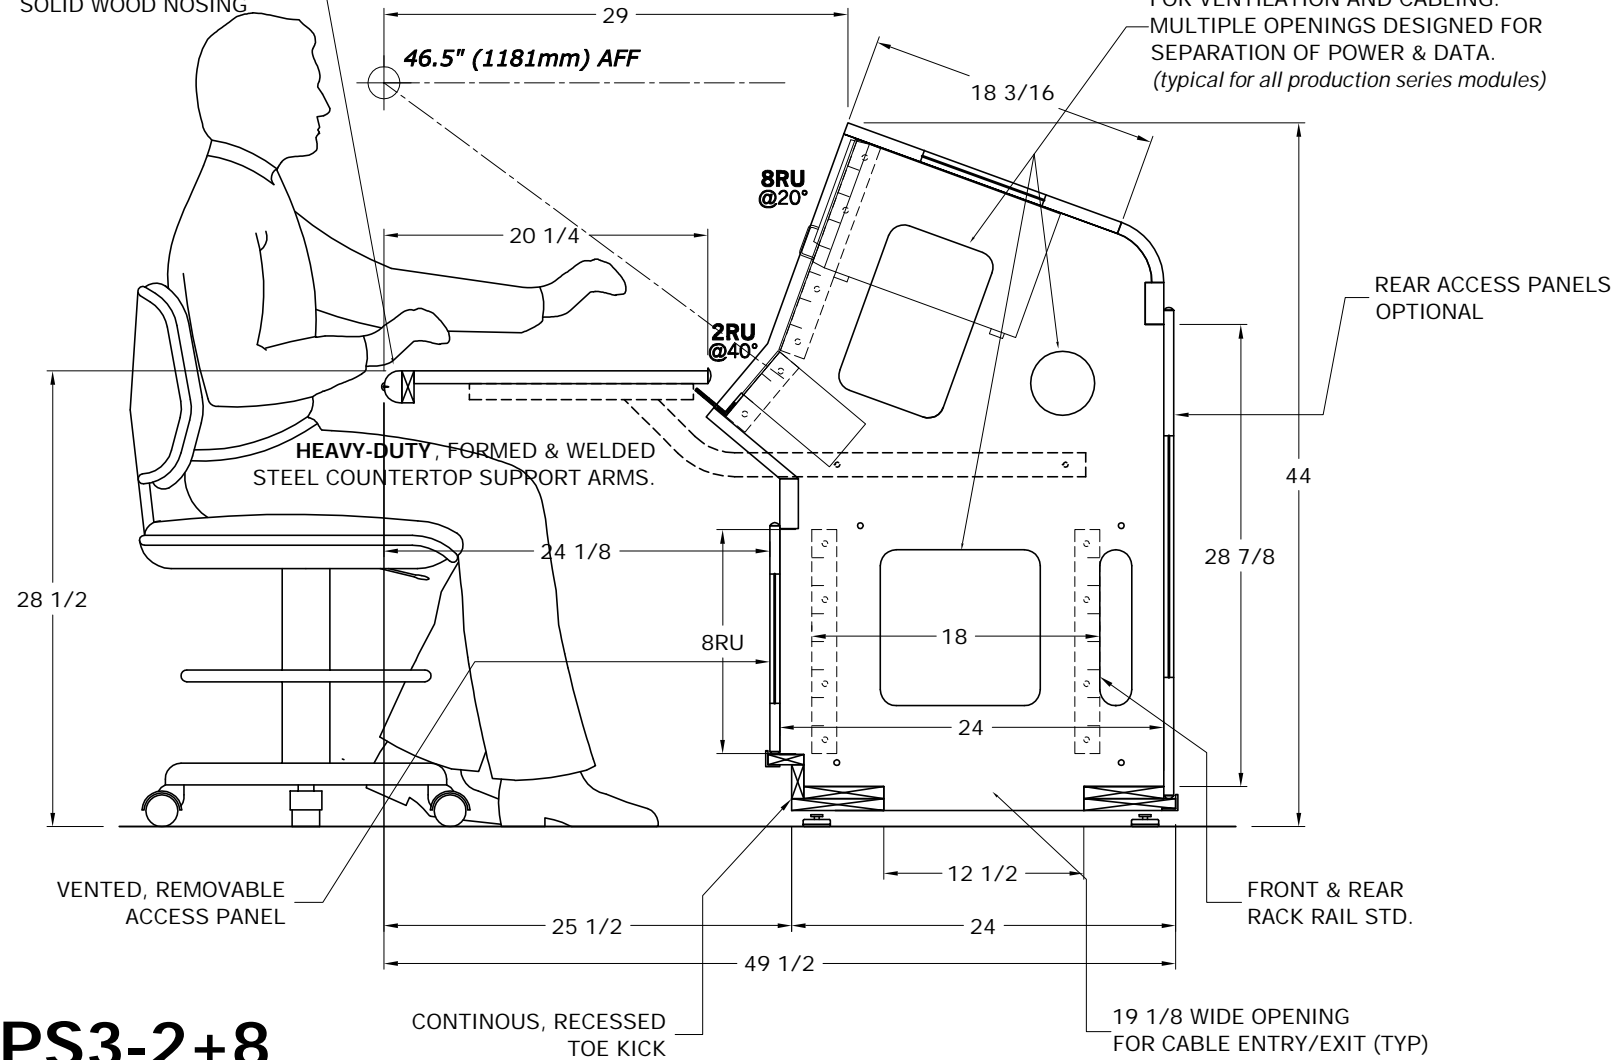

notes:

C-TOPS AVAILABLE WITH VINYL BUMPER EDGE OR SOLID WOOD NOSING

LATERAL PASS-THRU'S MAXIMIZED FOR VENTILATION AND CABLING. MULTIPLE OPENINGS DESIGNED FOR SEPARATION OF POWER & DATA. (typical for all production series modules)

**PS3-2+8**

*The TBC PS3 combines two distinct splash angles into one turret to maintain clear sightlines*

**TBC "Production Series"**

**PS3**