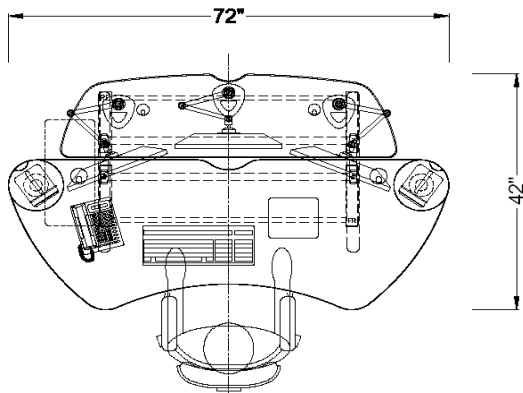

Freeform Series

Editing + Graphics Consoles

STARFIRE

Model: STAR.SF1

The Starfire's trim design takes full advantage of the space saving and ergonomic benefits of LCD monitors.

In addition the countertop and monitor ledge are independently height adjustable via a user-friendly desktop crank.

- bi-level steel base with silver powder coat finish; full modesty panel integral wire management; casters & cpu holder.
- height adjustable desktop (23.5" - 36.5")
- height adjustable monitor shelf (25.25" - 39")
- laminate or linoleum desktop finish with black bumper edge
- speaker stands included

$2,484.00

PLAN VIEW

Finishes (view at www.tbconsoles.com)

Standard linoleum countertop	Included
Standard laminate countertop	Included

Optional Accessories

EC1-13 13 ru equipment cart, 1-bay	$699.00
Additional LCD arm-long throw.	$340.00

TBC CONSOLES 170 Rodeo Drive Edgewood New York 11717
phone: (631)293 4068 fax: (631)293 4075 toll free: (888)CONSOLE

rev. 2/10

e-mail: info@tbconsoles.com

web site: www.tbconsoles.com