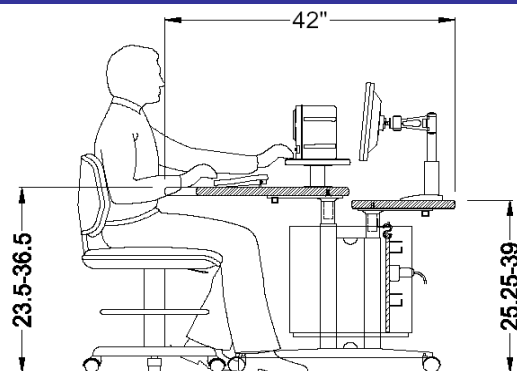

Optional Accessories

EC1-13 13 ru equipment cart, 1-bay	$699.00
Additional LCD arm-long throw.	$340.00

SECTION

TBC CONSOLES 170 Rodeo Drive Edgewood New York 11717
phone: (631)293 4068 fax: (631)293 4075 toll free: (888)CONSOLE

rev. 2/10

e-mail: info@tbconsoles.com

web site: www.tbconsoles.com