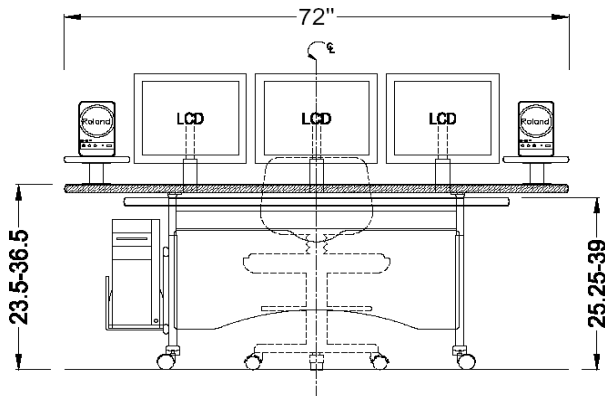

- bi-level steel base with silver powder coat finish; full modesty panel integral wire management; casters & cpu holder.
- height adjustable desktop (23.5" - 36.5")
- height adjustable monitor shelf (25.25" - 39")
- laminate or linoleum desktop finish with black bumper edge
- speaker stands included

(shown with **optional** flat panel arms)

\$2,484.00

**PLAN VIEW**

**ELEVATION**