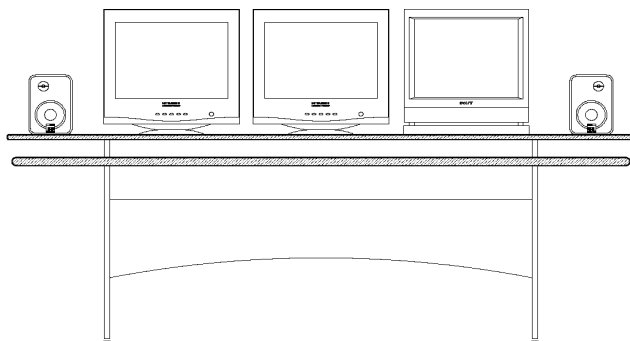

Freeform Series

Editing + Graphics Consoles

CROSSFIRE X-K1

Model: X-K1

TBC's "CROSSFIRE" console is a low cost, hi-style, ergonomic solution for all non-linear editing applications. This sleek, low profile design is engineered for easy assembly.

- ergonomic, "crescent" shaped countertop offers plenty of space for audio mixers, phones, etc.
- extended bridge for 3 x 20" monitors and 2 speakers.
- open "X" frame construction with modesty panel and complete cable management; floor levelers.

$2,157.00

Finishes (view at www.tbconsoles.com)

Standard linoleum countertop	Included
Standard laminate countertop	Included

Optional Accessories

EC1-13	13 ru equipment cart, 1-bay	$699.00
EC1.5	13 ru equipment cart, 1.5-bay	$919.00
EC2-W	13 ru equipment cart, 2-bay	$1,029.00
EC1-24	24 ru equipment cart, 1-bay	$809.00
PT	Matching client/producer table	$662.00

TBC CONSOLES 170 Rodeo Drive Edgewood New York 11717

phone: (631)293 4068 fax: (631)293 4075 toll free: (888)CONSOLE

rev. 2/10

e-mail: info@tbconsoles.com

web site: www.tbconsoles.com