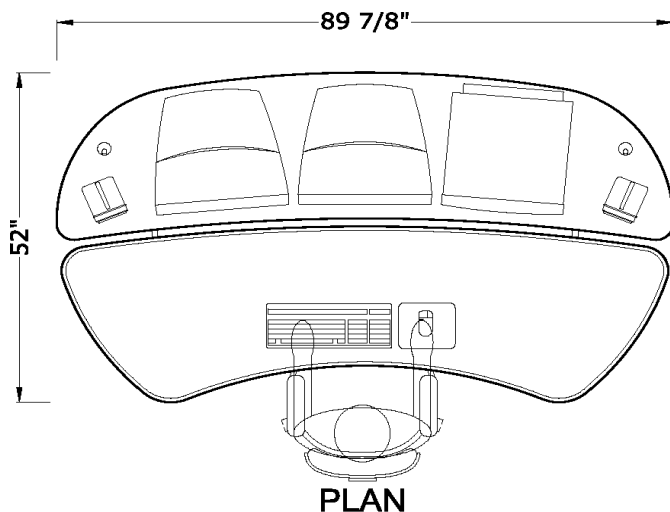

Freeform Series

Editing + Graphics Consoles

CROSSFIRE X-K1

Model: X-K1

TBC's "CROSSFIRE" console is a low cost, hi-style, ergonomic solution for all non-linear editing applications. This sleek, low profile design is engineered for easy assembly.

- ergonomic, "crescent" shaped countertop offers plenty of space for audio mixers, phones, etc.
- extended bridge for 3 x 20" monitors and 2 speakers.
- open "X" frame construction with modesty panel and complete cable management; floor levelers.

$2,157.00

Finishes (view at www.tbconsoles.com)

Standard linoleum countertop	Included
Standard laminate countertop	Included

Optional Accessories

EC1-13	13 ru equipment cart, 1-bay	$699.00
EC1.5	13 ru equipment cart, 1.5-bay	$919.00
EC2-W	13 ru equipment cart, 2-bay	$1,029.00
EC1-24	24 ru equipment cart, 1-bay	$809.00
PT	Matching client/producer table	$662.00

TBC CONSOLES 170 Rodeo Drive Edgewood New York 11717

phone: (631)293 4068 fax: (631)293 4075 toll free: (888)CONSOLE

rev. 2/10

e-mail: info@tbconsoles.com

web site: www.tbconsoles.com