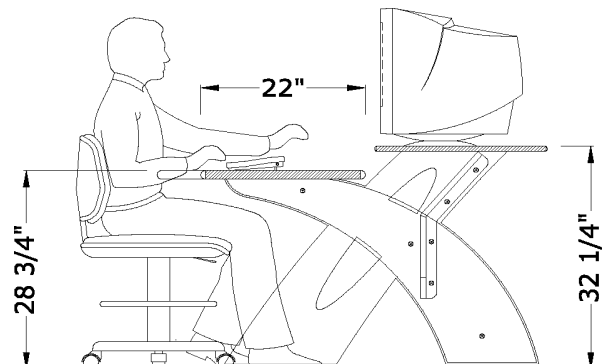

Optional Accessories

EC1-13	13 ru equipment cart, 1-bay	$699.00
EC1.5	13 ru equipment cart, 1.5-bay	$919.00
EC2-W	13 ru equipment cart, 2-bay	$1,029.00
EC1-24	24 ru equipment cart, 1-bay	$809.00
PT	Matching client/producer table	$662.00