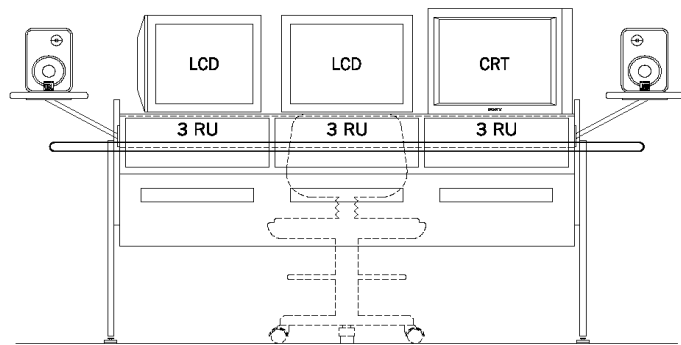

Freeform Series

Editing + Graphics Consoles

CROSSFIRE XK-300

Model: XK-300R

TBC's "CROSSFIRE" series consoles combine low cost with high end styling, ergonomics and functionality. All consoles may be configured for a variety of editing and graphics applications. The sleek low profile design is engineered for easy assembly.

This special edition "XK-300R" package includes the following standard items:

- 3 bay @ 3 r.u. turret with integral cable management and rear access door;
- TBC Monitor Beam for mounting up to 3 LCD's or CRT's
- 2 X LCD articulating arms + 1 CRT shelf;
- 1 X pair speaker brackets + ribbed rubber shelves;
- maple wood finish legs & ribbed alum. beam supports;
- linoleum or laminate countertop with bumper edge.

$3,767.00

Finishes [(view at www.tbconsoles.com)](http://www.tbconsoles.com)

Standard linoleum countertop	Included
Standard laminate countertop	Included

Optional Accessories

Additional LCD articulating arms	$340.00
Additional CRT shelves (ribbed rubber)	$207.00
EC1-13 13 ru equipment cart, 1-bay	$699.00
EC1.5 13 ru equipment cart, 1.5-bay	$919.00
EC2-W 13 ru equipment cart, 2-bay	$1,029.00
EC1-24 24 ru equipment cart, 1-bay	$809.00

ELEVATION

TBC CONSOLES 170 Rodeo Drive Edgewood New York 11717
phone: (631)293 4068 fax: (631)293 4075 toll free: (888)CONSOLE

rev. 2/10

e-mail: info@tbconsoles.com

web site: www.tbconsoles.com