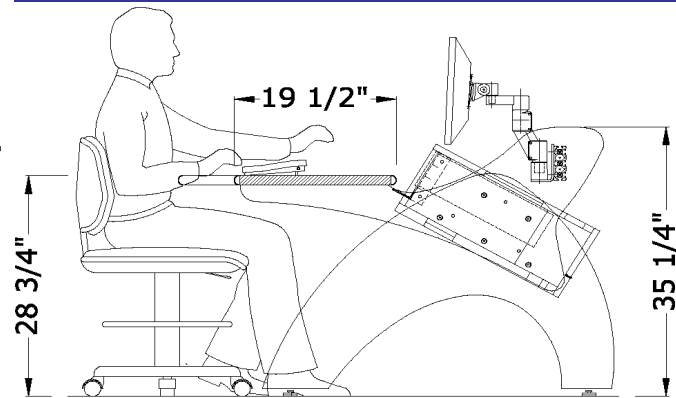

SECTION

TBC CONSOLES 170 Rodeo Drive Edgewood New York 11717
phone: (631)293 4068 fax: (631)293 4075 toll free: (888)CONSOLE

rev. 2/10

e-mail: info@tbconsoles.com

web site: www.tbconsoles.com