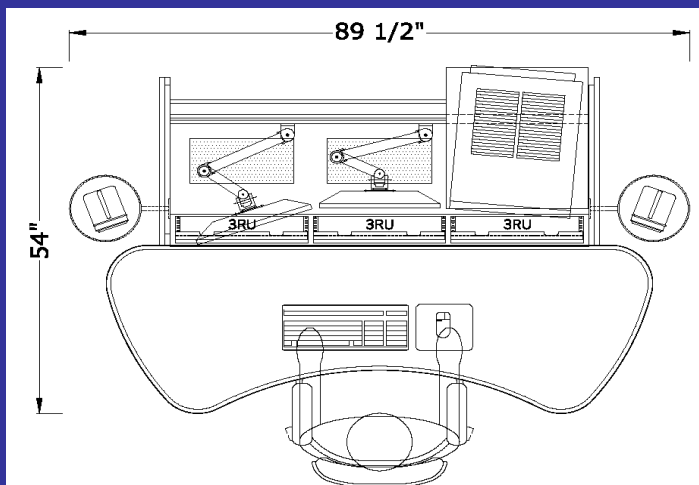

PLAN

Finishes [(view at www.tbconsoles.com)](http://www.tbconsoles.com)

Standard linoleum countertop	Included
Standard laminate countertop	Included

Optional Accessories

Additional LCD articulating arms	$340.00
Additional CRT shelves (ribbed rubber)	$207.00
EC1-13 13 ru equipment cart, 1-bay	$699.00
EC1.5 13 ru equipment cart, 1.5-bay	$919.00
EC2-W 13 ru equipment cart, 2-bay	$1,029.00
EC1-24 24 ru equipment cart, 1-bay	$809.00