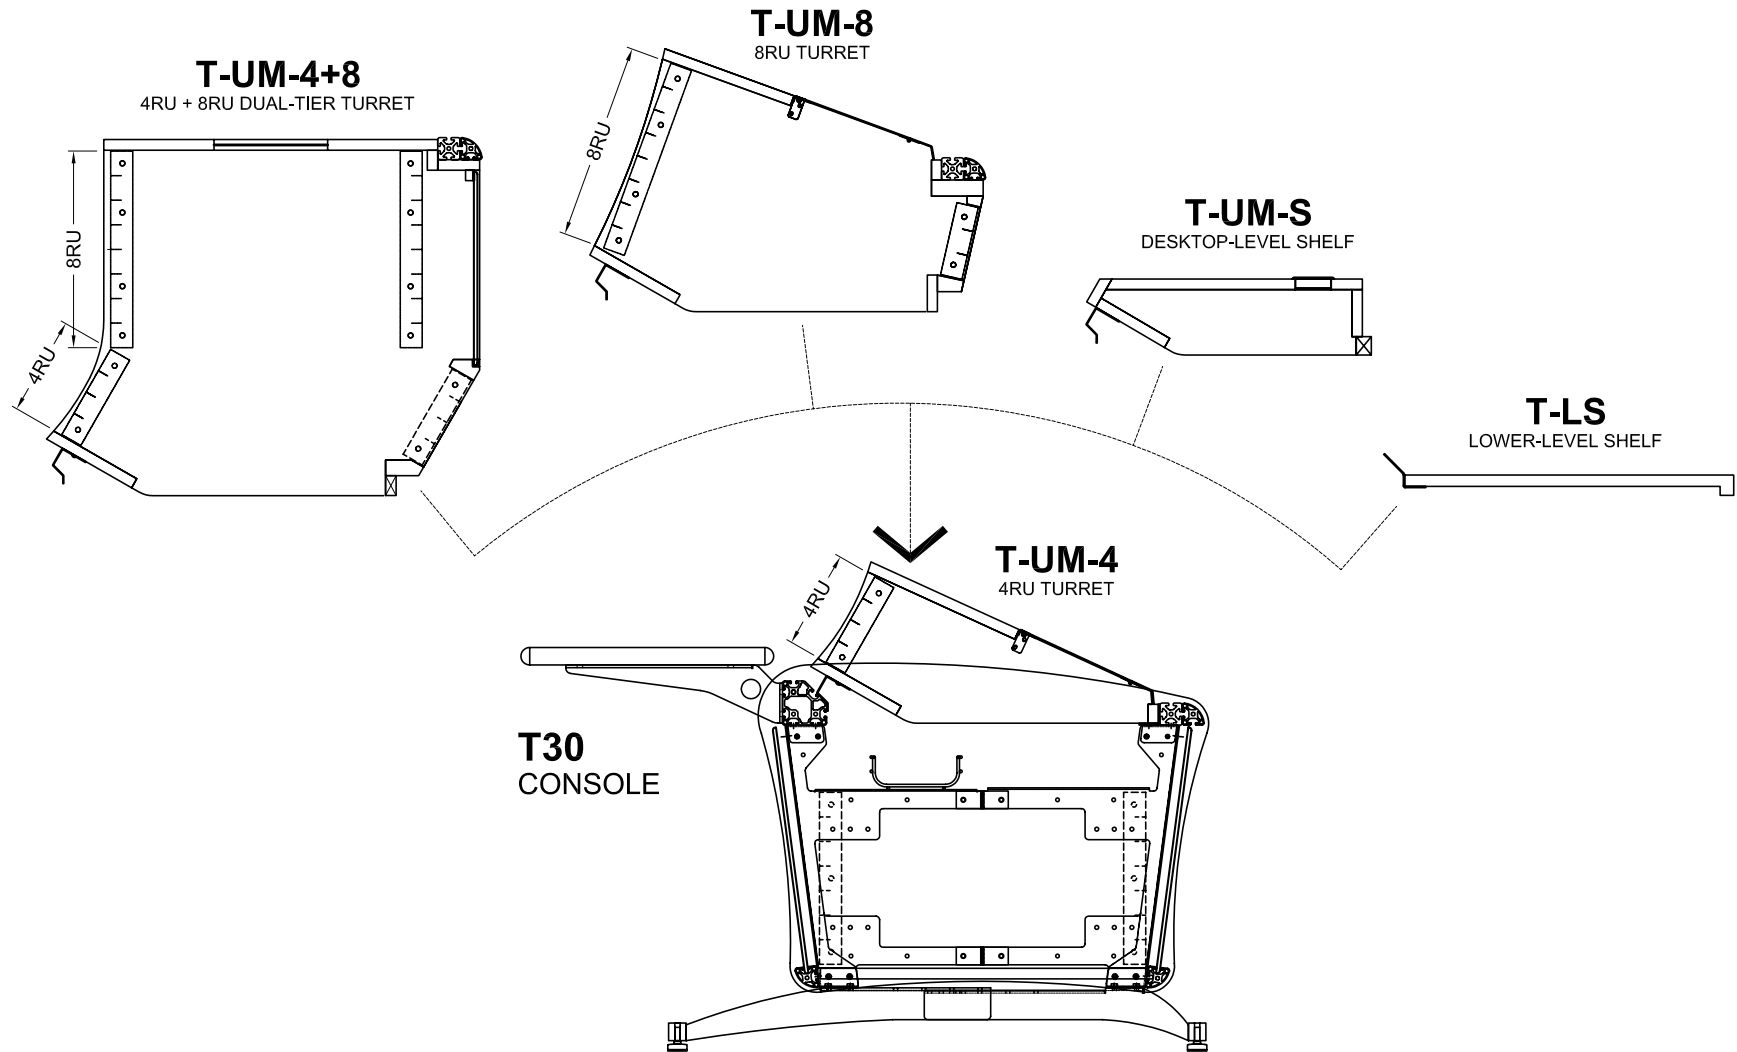

# Examples of Upper Modules:

Shown are just a few examples from the full range of equipment module options.  
Most are available in T26 and T30 IntelliTrac depths, with limited availability in the T22 version.