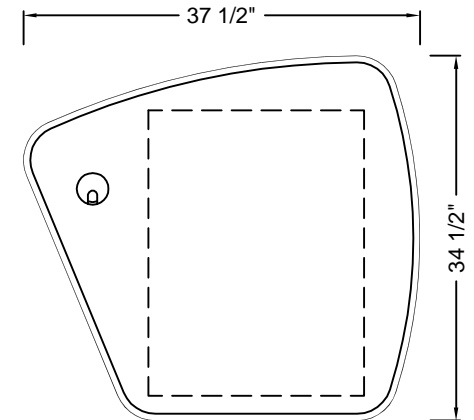

*** = Alternate top shapes**

Some cart top shapes are console-specific. TBC will gladly help coordinate the two. info@TBCconsoles.com

EC1-13
13 RU Equipment Cart
Revised: June 1, 2006
not to scale

REAR ELEVATION
WITH OPTIONAL REAR DOOR

PLAN VIEW
SHOWN WITH "SQUARE" TOP

***PLAN VIEW**
SHOWN WITH "ARC" TOP

***PLAN VIEW**
LEFT HAND TOP

SIDE VIEW

FRONT ELEVATION

CART TOP FLUSH WITH TBC STD DESK TOP (13RU CART ONLY)

SECTION VIEW

***PLAN VIEW**
RIGHT HAND TOP