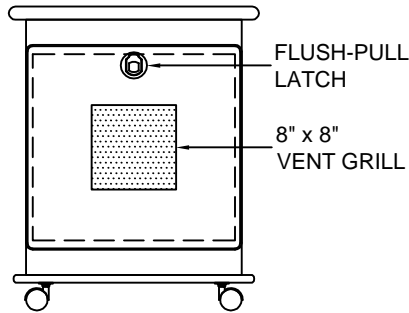

*** = Alternate top shapes**

Some cart top shapes are console-specific. TBC will gladly help coordinate the two. info@TBCconsoles.com

EC1-13
13 RU Equipment Cart
Revised: June 1, 2006
not to scale

REAR ELEVATION
WITH OPTIONAL REAR DOOR

PLAN VIEW
SHOWN WITH "SQUARE" TOP

***PLAN VIEW**
SHOWN WITH "ARC" TOP

***PLAN VIEW**
LEFT HAND TOP

SIDE VIEW

FRONT ELEVATION

CART TOP FLUSH WITH TBC STD DESK TOP (13RU CART ONLY)

SECTION VIEW

***PLAN VIEW**
RIGHT HAND TOP