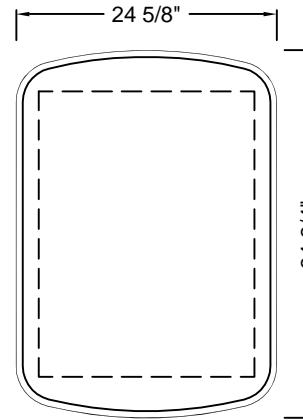

*** = Alternate top shapes**

Some cart top shapes are console-specific. TBC will gladly help coordinate the two. info@TBCconsoles.com

EC1-13
13 RU Equipment Cart
Revised: June 1, 2006
not to scale

REAR ELEVATION
WITH OPTIONAL REAR DOOR

PLAN VIEW
SHOWN WITH "SQUARE" TOP

***PLAN VIEW**
SHOWN WITH "ARC" TOP

***PLAN VIEW**
LEFT HAND TOP

SIDE VIEW

FRONT ELEVATION

CART TOP FLUSH WITH TBC STD DESK TOP (13RU CART ONLY)

SECTION VIEW

***PLAN VIEW**
RIGHT HAND TOP