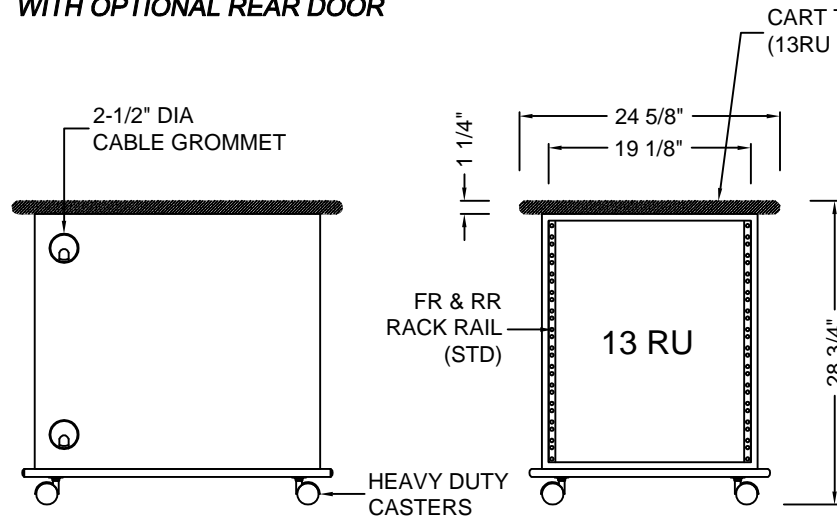

*** = Alternate top shapes**

Some cart top shapes are console-specific. TBC will gladly help coordinate the two. info@TBCconsoles.com

EC1-13
13 RU Equipment Cart
Revised: June 1, 2006
not to scale

REAR ELEVATION
WITH OPTIONAL REAR DOOR

PLAN VIEW
SHOWN WITH "SQUARE" TOP

***PLAN VIEW**
SHOWN WITH "ARC" TOP

***PLAN VIEW**
LEFT HAND TOP

SIDE VIEW

FRONT ELEVATION

CART TOP FLUSH WITH TBC STD DESK TOP (13RU CART ONLY)

SECTION VIEW

***PLAN VIEW**
RIGHT HAND TOP