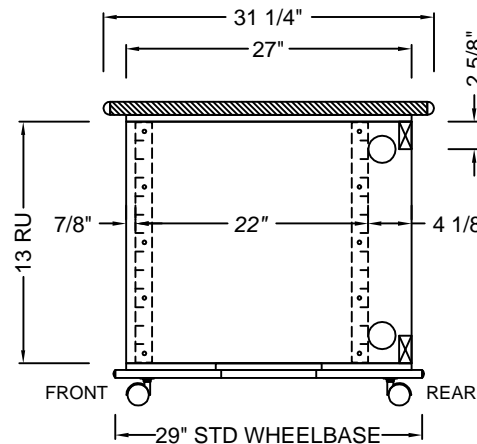

*** = Alternate top shapes**

Some cart top shapes are console-specific. TBC will gladly help coordinate the two. info@TBCconsoles.com

EC1-13
13 RU Equipment Cart
Revised: June 1, 2006
not to scale

REAR ELEVATION
WITH OPTIONAL REAR DOOR

PLAN VIEW
SHOWN WITH "SQUARE" TOP

***PLAN VIEW**
SHOWN WITH "ARC" TOP

***PLAN VIEW**
LEFT HAND TOP

SIDE VIEW

FRONT ELEVATION

CART TOP FLUSH WITH TBC STD DESK TOP (13RU CART ONLY)

SECTION VIEW

***PLAN VIEW**
RIGHT HAND TOP