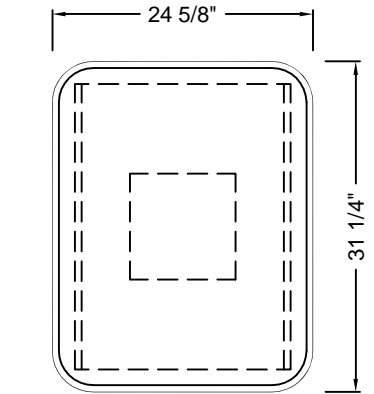

*** = Alternate top shapes**

Some cart top shapes are console-specific. TBC will gladly help coordinate the two. info@TBCconsoles.com

EC1-13
13 RU Equipment Cart
Revised: June 1, 2006
not to scale

REAR ELEVATION
WITH OPTIONAL REAR DOOR

PLAN VIEW
SHOWN WITH "SQUARE" TOP

***PLAN VIEW**
SHOWN WITH "ARC" TOP

***PLAN VIEW**
LEFT HAND TOP

SIDE VIEW

FRONT ELEVATION

CART TOP FLUSH WITH TBC STD DESK TOP (13RU CART ONLY)

SECTION VIEW

***PLAN VIEW**
RIGHT HAND TOP