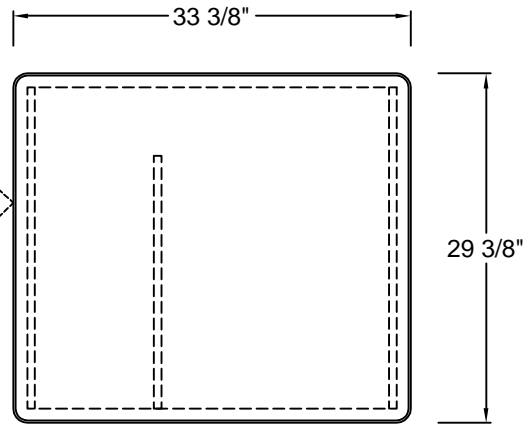

## EC1.5-12

1.5-bay, 12 RU Equipment Cart

Revised: June 1, 2006

not to scale

### Alternate top shapes:

See our website for more  
cart top shapes that mate  
with our consoles or email  
[info@tbconsoles.com](mailto:info@tbconsoles.com)

**PLAN VIEW**

**ELEVATION**

RACK LEFT

**ELEVATION**

RACK RIGHT

**SECTION**

DO NOT SCALE