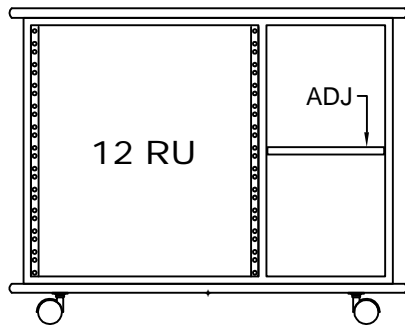

## EC1.5-12

1.5-bay, 12 RU Equipment Cart

Revised: June 1, 2006

not to scale

### Alternate top shapes:

See our website for more  
cart top shapes that mate  
with our consoles or email  
[info@tbconsoles.com](mailto:info@tbconsoles.com)

**PLAN VIEW**

**ELEVATION**

RACK LEFT

**ELEVATION**

RACK RIGHT

**SECTION**

DO NOT SCALE