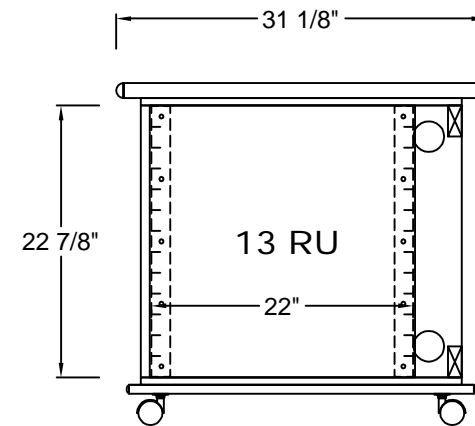

EC1.5-13

1.5-bay, 13 RU Equipment Cart

Revised: June 1, 2006

not to scale

Alternate top shapes:

See our website for more cart top shapes that mate with our consoles or email info@tbconsoles.com

PLAN VIEW

ELEVATION
RACK LEFT

ELEVATION
RACK RIGHT

SECTION

DO NOT SCALE