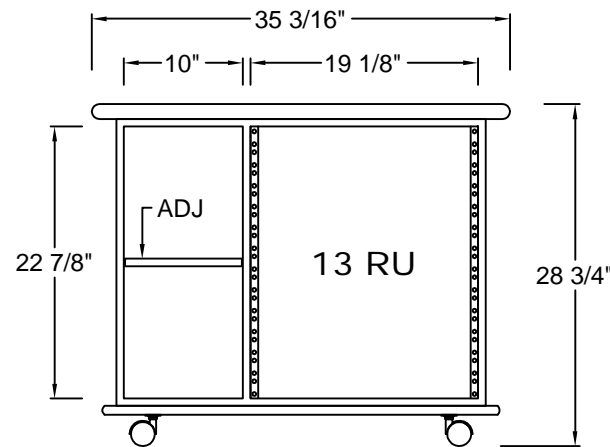

EC1.5-13

1.5-bay, 13 RU Equipment Cart

Revised: June 1, 2006

not to scale

Alternate top shapes:

See our website for more cart top shapes that mate with our consoles or email info@tbconsoles.com

PLAN VIEW

ELEVATION
RACK LEFT

ELEVATION
RACK RIGHT

SECTION

DO NOT SCALE