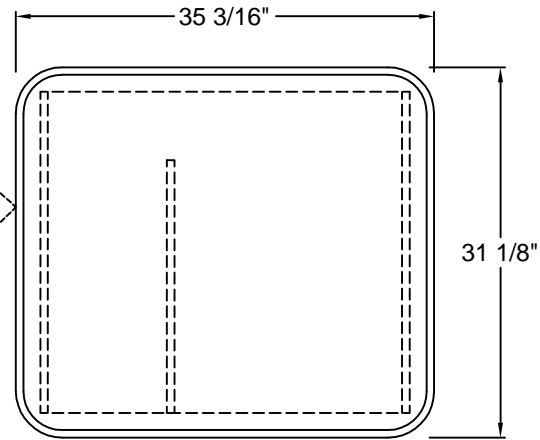

EC1.5-13

1.5-bay, 13 RU Equipment Cart

Revised: June 1, 2006

not to scale

Alternate top shapes:

See our website for more cart top shapes that mate with our consoles or email info@tbconsoles.com

PLAN VIEW

ELEVATION
RACK LEFT

ELEVATION
RACK RIGHT

SECTION

DO NOT SCALE