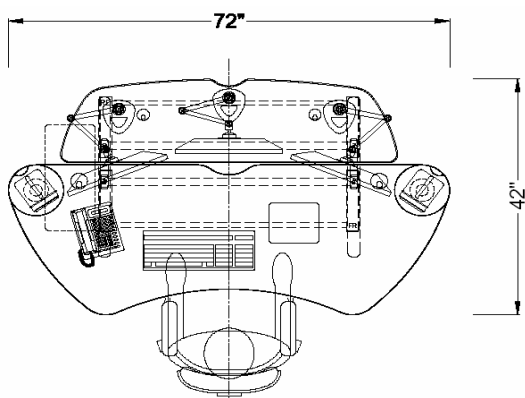

The Starfire's trim design takes full advantage of the space saving and ergonomic benefits of LCD monitors.

In addition the countertop and monitor ledge are independently height adjustable via a user-friendly desktop crank.

- bi-level steel base with silver powder coat finish; full modesty panel integral wire management; casters & cpu holder.
- height adjustable desktop (23.5" - 36.5")
- height adjustable monitor shelf (25.25" - 39")
- laminate or linoleum desktop finish with black bumper edge
- speaker stands included

Model STAR.SF1: **$2,160**

(shipping + handling additional)

PLAN VIEW

Finishes (view at www.tbconsoles.com)

standard linoleum countertop	$0
standard laminate countertop	0
multi-ply wood edge with laminate c-top	345
multi-ply edge with real wood veneer c-top	625

Optional Accessories

EC1-12 12 ru equipment cart, 1-bay	$ 635