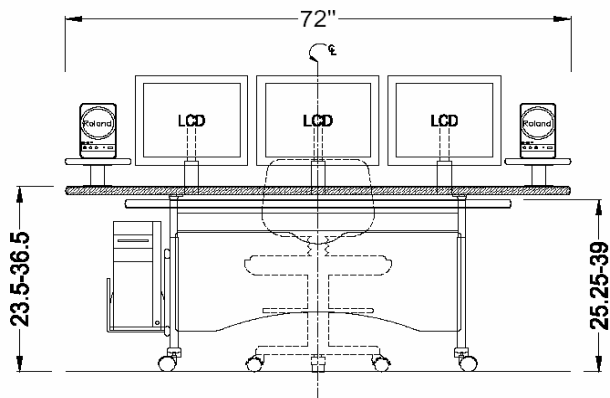

The Starfire's trim design takes full advantage of the space saving and ergonomic benefits of LCD monitors.

In addition the countertop and monitor ledge are independently height adjustable via a user-friendly desktop crank.

- bi-level steel base with silver powder coat finish; full modesty panel integral wire management; casters & cpu holder.
- height adjustable desktop (23.5" - 36.5")
- height adjustable monitor shelf (25.25" - 39")
- laminate or linoleum desktop finish with black bumper edge
- speaker stands included

Model STAR.SF1: **$2,160**

(shipping + handling additional)

ELEVATION

Finishes (view at www.tbconsoles.com)

standard linoleum countertop	$0
standard laminate countertop	0
multi-ply wood edge with laminate c-top	345
multi-ply edge with real wood veneer c-top	625

Optional Accessories

EC1-12 12 ru equipment cart, 1-bay	$ 635