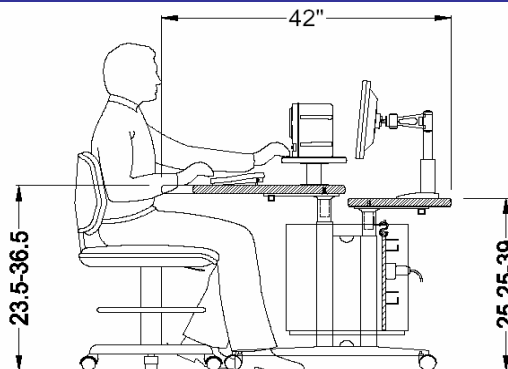

The Starfire's trim design takes full advantage of the space saving and ergonomic benefits of LCD monitors.

In addition the countertop and monitor ledge are independently height adjustable via a user-friendly desktop crank.

- bi-level steel base with silver powder coat finish; full modesty panel integral wire management; casters & cpu holder.
- height adjustable desktop (23.5" - 36.5")
- height adjustable monitor shelf (25.25" - 39")
- laminate or linoleum desktop finish with black bumper edge
- speaker stands included

(shown with **optional** flat panel arms)

Model STAR.SF1: **\$2,160**

(shipping + handling additional)

PLAN VIEW

ELEVATION

SECTION

Finishes (view at www.tbconsoles.com)

standard linoleum countertop	\$0
standard laminate countertop	0
multi-ply wood edge with laminate c-top	345
multi-ply edge with real wood veneer c-top	625