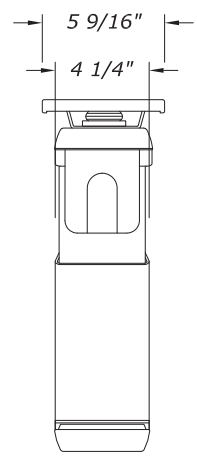

AC-CPU200 Under-desk mount CPU holder

PRODUCT DESCRIPTION:

Accommodates computers up to 15 lbs. with a range from 1" to 5" wide and 6" to 12" tall

An adjustable mounting plate ensures the CPU is centered and balanced

Convenient access to ports and drives

Quick Track tool-free installation

ELEVATION

PLAN