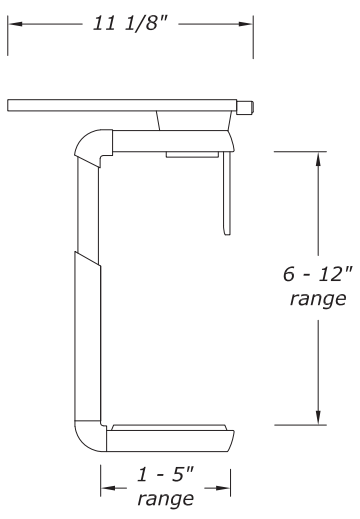

AC-CPU200 Under-desk mount CPU holder

PRODUCT DESCRIPTION:

Accommodates computers up to 15 lbs. with a range from 1" to 5" wide and 6" to 12" tall

An adjustable mounting plate ensures the CPU is centered and balanced

Convenient access to ports and drives

Quick Track tool-free installation

ELEVATION

PLAN