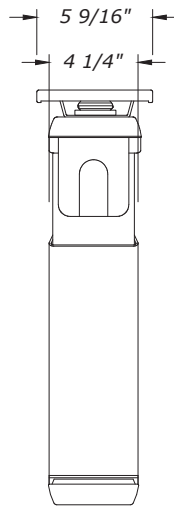

AC-CPU600 Under-desk mount CPU holder

PRODUCT DESCRIPTION:

Accommodates computers up to 50 lbs. with a range from 3.5" to 9" wide and 12" to 20" tall

An adjustable mounting plate ensures the CPU is centered and balanced

Convenient access to ports and drives

Quick Track tool-free installation

ELEVATION

SECTION