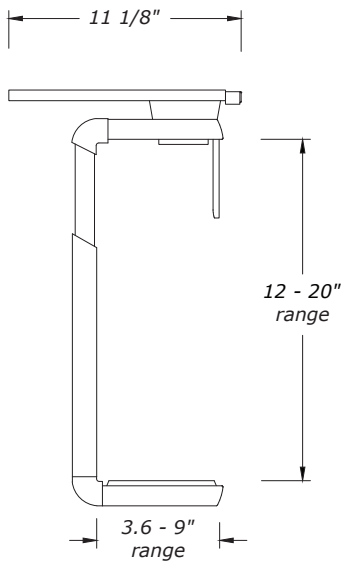

AC-CPU600 Under-desk mount CPU holder

PRODUCT DESCRIPTION:

Accommodates computers up to 50 lbs. with a range from 3.5" to 9" wide and 12" to 20" tall

An adjustable mounting plate ensures the CPU is centered and balanced

Convenient access to ports and drives

Quick Track tool-free installation

ELEVATION

SECTION