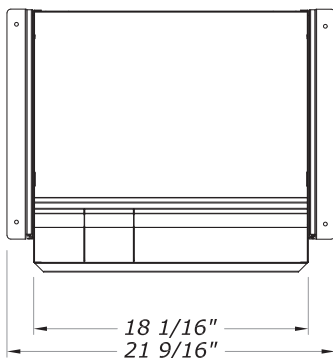

FEATURES

Full extension slides

Four integral storage compartments

Compatible with all deep console series, positioned 17.5 inches from behind the worksurface edge.

Available with or without a lock

Lock available in silver or black, may also be ordered separately for later field installation

Four integral storage compartments

DIMENSIONS

PLAN

SECTION

ELEVATION