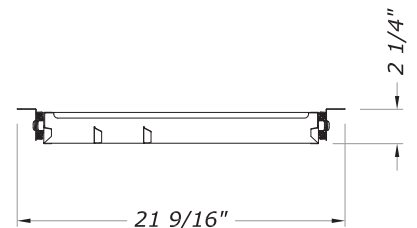

FEATURES

Full extension slides

Four integral storage compartments

Compatible with all deep console series, positioned 17.5 inches from behind the worksurface edge.

Available with or without a lock

Lock available in silver or black, may also be ordered separately for later field installation

Four integral storage compartments

DIMENSIONS

PLAN

SECTION

ELEVATION