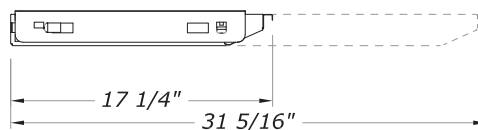

FEATURES

Full extension slides

Four integral storage compartments

Compatible with all deep console series, positioned 17.5 inches from behind the worksurface edge.

Available with or without a lock

Lock available in silver or black, may also be ordered separately for later field installation

Four integral storage compartments

DIMENSIONS

PLAN

SECTION

ELEVATION