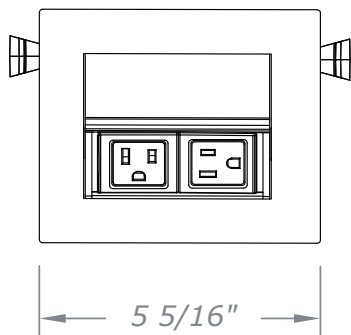

TIME BASE CONSOLES

AC-IS2-PWR-B Flip up Power/Data Unit

Ports can be oriented horizontally or vertically to accommodate user needs. Scalable to meet varying power, data, and audio/visual requirements.

Unit is designed for in-surface installation, featuring a fluid one-touch door that stays open during use.

UL & ETL Listed

**72" standard, others are non-stock*

DIMENSIONS

PLAN

SECTION

ELEVATION