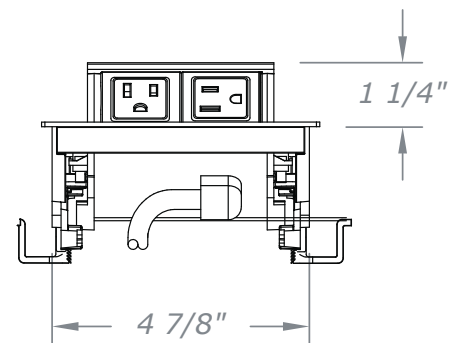

TIME BASE CONSOLES

AC-IS2-PWR-B Flip up Power/Data Unit

Ports can be oriented horizontally or vertically to accommodate user needs. Scalable to meet varying power, data, and audio/visual requirements.

Unit is designed for in-surface installation, featuring a fluid one-touch door that stays open during use.

UL & ETL Listed

**72" standard, others are non-stock*

DIMENSIONS

PLAN

SECTION

ELEVATION