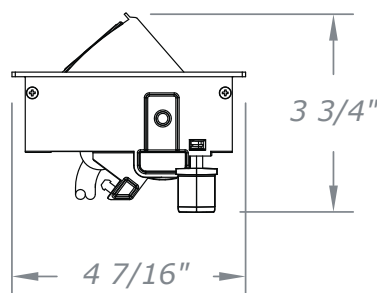

TIME BASE CONSOLES

AC-IS2-PWR-B Flip up Power/Data Unit

Ports can be oriented horizontally or vertically to accommodate user needs. Scalable to meet varying power, data, and audio/visual requirements.

Unit is designed for in-surface installation, featuring a fluid one-touch door that stays open during use.

UL & ETL Listed

**72" standard, others are non-stock*

DIMENSIONS

PLAN

SECTION

ELEVATION