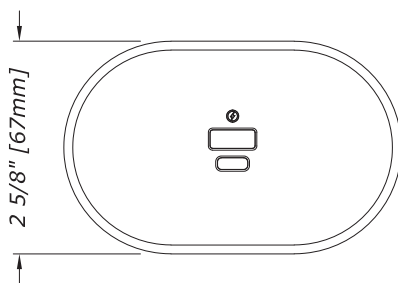

### FEATURES

USB-A+C 20 watts

Qi 10 Watts

Available with USB or Qi charging

### DIMENSIONS

PLAN VIEW

ELEVATION

SECTION