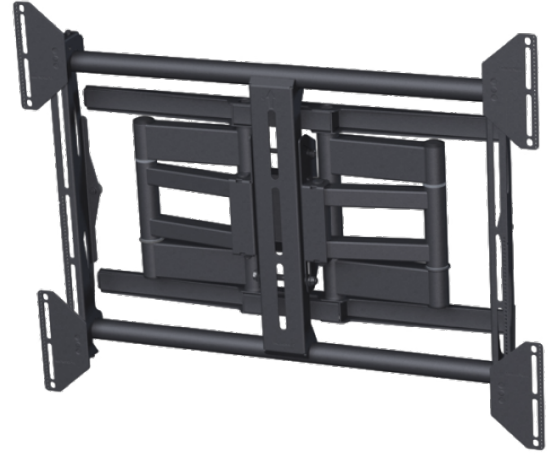

AM175 Articulating Display Mount

The AM175 is a slim, commercial grade scissor style articulating swing-out mount that has 12.8 inches of extension, 10 degrees of tilt and allows for lateral shifting. This means that you will be able to view your display at almost any angle you chose.

With unmatched movement versatility, the AM175 can also hold up to 175 lbs, which is more than the weight of most standard displays.

Among articulating mounts the AM175's price to value is amazing, especially when using larger format displays in professional applications.

FEATURES

Holds up to 175 lbs.

Open wall plate allows for clear access to cable connections

Swivel of 45 degrees

200 x 200mm & 650 x 820mm mounting patterns

Tilts 10 degrees

Supports displays ranging from 47-80"