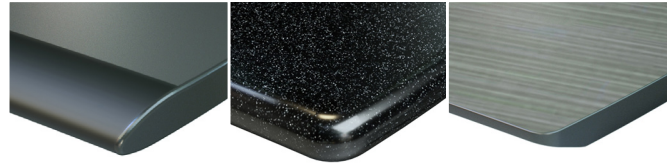

TIME BASE CONSOLES

ControlTrac - C3 Finishes

STOCK

Bumper A

Bumper B

Edgeband*

PREMIUM

Polyurethane

Corian

Solid Surface
Semi-gloss

Phenolic

Profile K

Profile E

Laminate (HPL or Phenolic)

Natural Rift

Formal Walnut

Storm Teakwood

Graphite Nebula

Folkstone

Mouse

Black

Stone Grafix

Solid Surface

Deep Blue Plexi