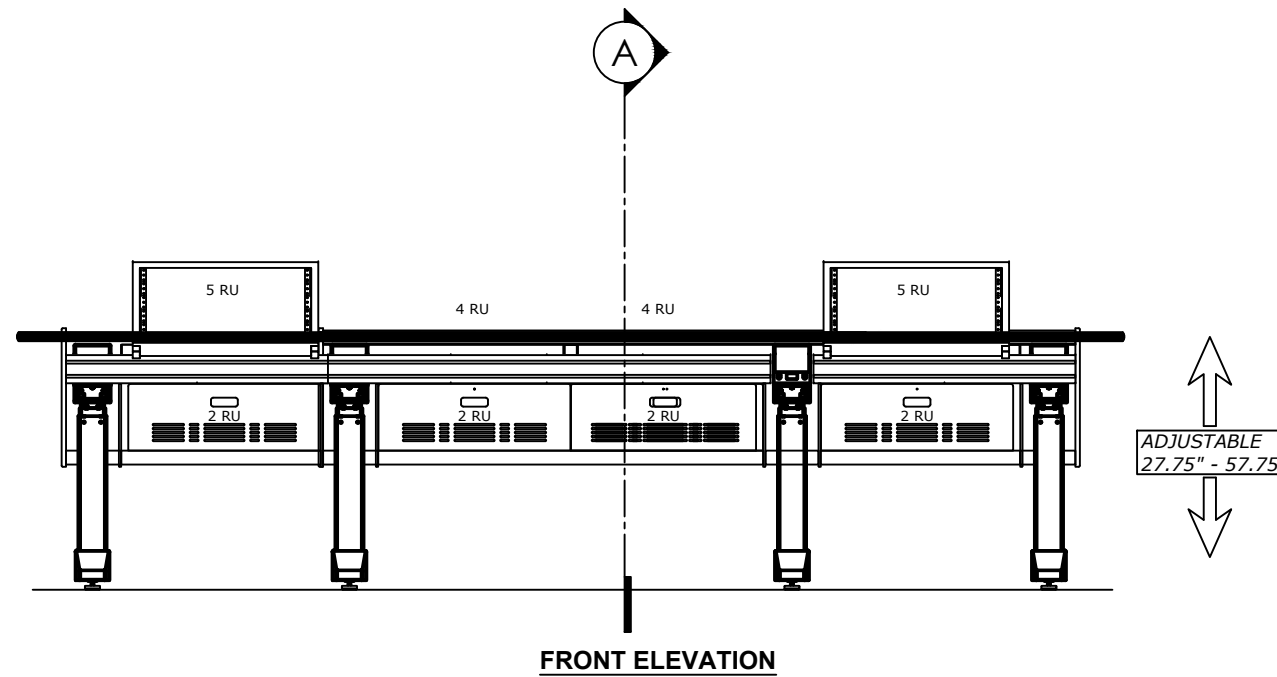

BLUE PLEXI TOP

FITT+
1-2-1

DIMENSIONS AND EQUIPMENT TO BE VERIFIED BY CLIENT PRIOR TO APPROVAL OF DRAWINGS. ANY CHANGES AFTER APPROVAL WILL RESULT IN A CHANGE ORDER. DRAWINGS ARE NOT TO SCALE.

Client: TBC	Project: FITT+ 1-2-1 Clearance	Dwg. Title: FITT+ Linked Console	Project #: Clearance	Rev. Date
Countertop: TBD	Edge: TBD	Side Panel: TBD	Ref #:	5-1/22/24
This drawing remains the exclusive property of Time Base Corp. d/b/a TBC Consoles (TBC). The designs, plans, ideas and specs shown cannot be copied or shared with a third party in whole or in part without prior written permission of TBC.			Acct Mgr: SS	Drwn By: AD/NN
170 RODEO DR. EDGEWOOD, NY 11717 631-293-4068 INFO@TBCCONSOLES.COM TBCCONSOLES.COM © 2023 TIME BASE CORP D/B/A TBC CONSOLES. ALL RIGHTS RESERVED			Create Date: 12/11/2023	Page 106