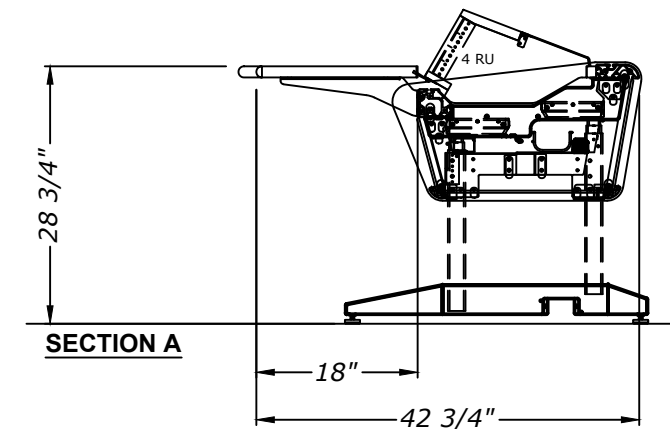

BLUE PLEXI TOP

FITT+
1-2-1

DIMENSIONS AND EQUIPMENT TO BE VERIFIED BY CLIENT PRIOR TO APPROVAL OF DRAWINGS. ANY CHANGES AFTER APPROVAL WILL RESULT IN A CHANGE ORDER. DRAWINGS ARE NOT TO SCALE.

Client: TBC	Project: FITT+ 1-2-1 Clearance	Dwg. Title: FITT+ Linked Console	Project #: Clearance	Rev. Date
Countertop: TBD	Edge: TBD	Side Panel: TBD	Ref #:	5-1/22/24
This drawing remains the exclusive property of Time Base Corp. d/b/a TBC Consoles (TBC). The designs, plans, ideas and specs shown cannot be copied or shared with a third party in whole or in part without prior written permission of TBC.			Acct Mgr: SS	Drwn By: AD/NN
170 RODEO DR. EDGEWOOD, NY 11717 631-293-4068 INFO@TBCCONSOLES.COM TBCCONSOLES.COM © 2023 TIME BASE CORP D/B/A TBC CONSOLES. ALL RIGHTS RESERVED			Create Date: 12/11/2023	Page 106