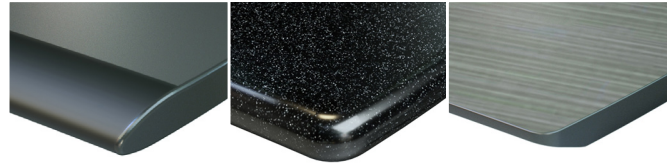

TIME BASE CONSOLES

ControlTrac - CTL Finishes

STOCK

Bumper A

Bumper B

Edgeband*

PREMIUM

Polyurethane

Corian

Solid Surface
Semi-gloss

Phenolic

Laminate (HPL or Phenolic)

Natural Rift

Formal Walnut

Storm Teakwood

Graphite Nebula