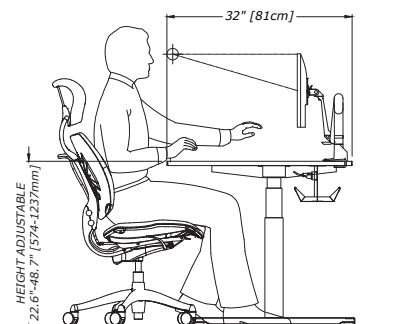

## ELEVON XL Height Adjustable Desk

Easy to assemble sit to stand desk perfect for home or light use. Includes a powerful motor, durable worksurface, anti-collision technology, and the same Bluetooth paddle controller that is common on TBC's other products. Optional cable management troughs with a telescopic base means different sizes or shapes are possible without replacing the desk base.

### FEATURES

- Digital preset controller with Sit/Stand reminder
- Two options for rear horizontal cable trough
- Anti-collision sensor
- Repositionable magnetic vertical cable chase
- Easy set up and quick ship options
- Telescopic frame allows for future upgrades

### DIMENSIONS

*Shown with optional monitor arms*

**PLAN VIEW**

**ELEVATION**

**SECTION**