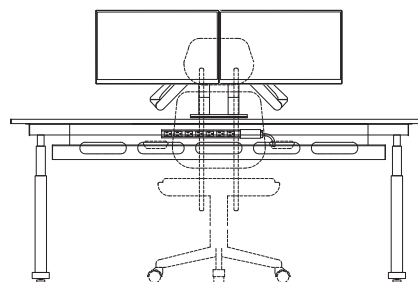

## ELEVON XL Height Adjustable Desk

Easy to assemble sit to stand desk perfect for home or light use. Includes a powerful motor, durable worksurface, anti-collision technology, and the same Bluetooth paddle controller that is common on TBC's other products. Optional cable management troughs with a telescopic base means different sizes or shapes are possible without replacing the desk base.

### FEATURES

- Digital preset controller with Sit/Stand reminder
- Two options for rear horizontal cable trough
- Anti-collision sensor
- Repositionable magnetic vertical cable chase
- Easy set up and quick ship options
- Telescopic frame allows for future upgrades

### DIMENSIONS

*Shown with optional monitor arms*

**PLAN VIEW**

**ELEVATION**

**SECTION**