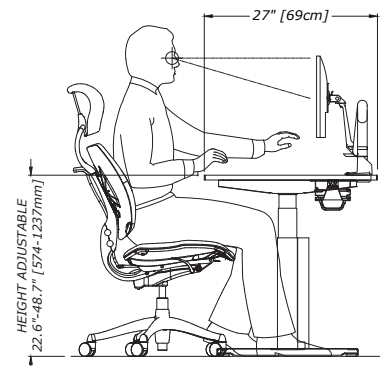

ELEVON Height Adjustable Desk

Easy to assemble sit to stand desk perfect for home or light use. Includes a powerful motor, durable worksurface, anti-collision technology, and the same Bluetooth paddle controller that is common on TBC's other products. Optional cable management troughs with a telescopic base means different sizes or shapes are possible without replacing the desk base.

FEATURES

- Digital preset controller with Sit/Stand reminder
- Two options for rear horizontal cable trough
- Anti-collision sensor
- Repositionable magnetic vertical cable chase
- Easy set up and quick ship options
- Telescopic frame allows for future upgrades

Frame

Worksurface

Edge

*Quick-ship Finish options shown above.
Custom worksurface finish and size options available by special order.

DIMENSIONS

Shown with optional monitor arms

PLAN VIEW

ELEVATION