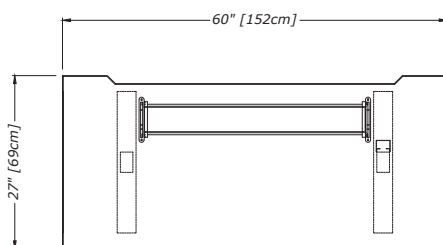

Frame

Worksurface

Edge

*Quick-ship Finish options shown above.
Custom worksurface finish and size options available by special order.

DIMENSIONS

Shown with optional monitor arms

PLAN VIEW

ELEVATION