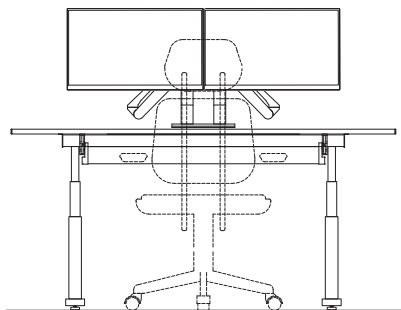

ELEVON Height Adjustable Desk

Easy to assemble sit to stand desk perfect for home or light use. Includes a powerful motor, durable worksurface, anti-collision technology, and the same Bluetooth paddle controller that is common on TBC's other products. Optional cable management troughs with a telescopic base means different sizes or shapes are possible without replacing the desk base.

Frame

Worksurface

Edge

*Quick-ship Finish options shown above.
Custom worksurface finish and size options available by special order.

DIMENSIONS

Shown with optional monitor arms

PLAN VIEW

ELEVATION