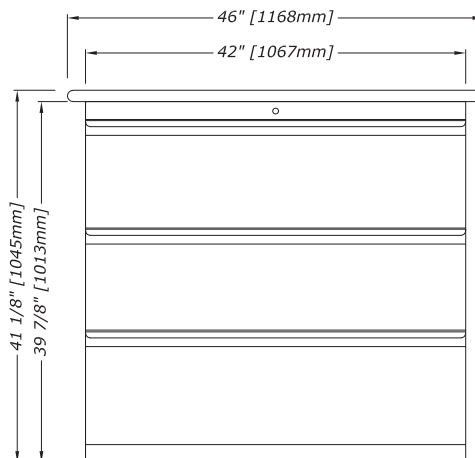

Locks may be keyed-alike in the field

PULL TYPES:

A: Full Pull

B: S-9000 Pull

C: Square HW Pull

D: Square P Pull

PLAN

ELEVATION

SECTION