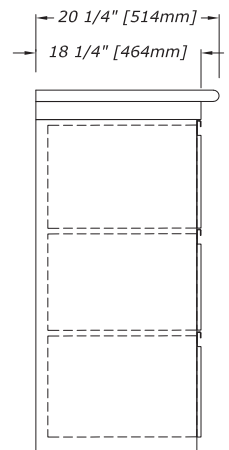

FILE-LAT Lateral File Pedestal

PRODUCT DESCRIPTION:

Lateral File Pedestals are available in a variety of dimensions to compliment any configuration

Available in Metallic Silver or Black

FEATURES:

All pedestals come with glides, factory installed counter weights, and lock

Locks may be keyed-alike in the field

PULL TYPES:

A: Full Pull

B: S-9000 Pull

C: Square HW Pull

D: Square P Pull

PLAN

ELEVATION