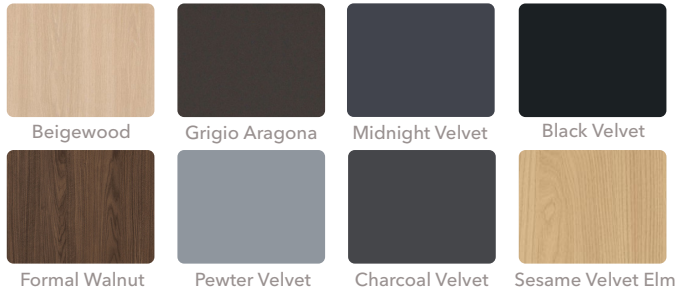

Phenolic

Anti-Fingerprint Laminate