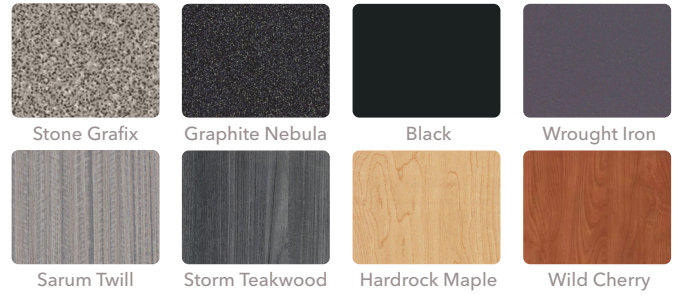

TIME BASE CONSOLES

FITT-E Stock Finishes

EDGE

WORKSURFACE | Linoleum

Laminate

SIDE PANEL | Thermofoil

Laminate

- 1 - Silver monitor arms
- 2 - Clear anodized aluminum
- 3 - Black HDPE doors
- 4 - Noir side panel
- 5 - Black HDPE core panel
- 6 - Black powder coated steel