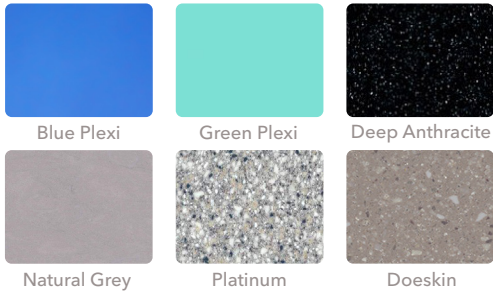

WORKSURFACE | Solid Surface