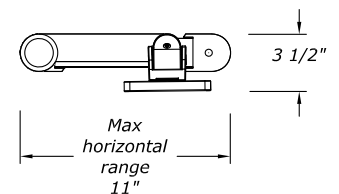

Quick release VESA plate with 75 & 100mm hole patterns included, adapters for 200 x 200 or 100 x 200mm patterns sold separately

DIMENSIONS

SECTION

PLAN VIEW EXTENDED

PLAN VIEW FOLDED