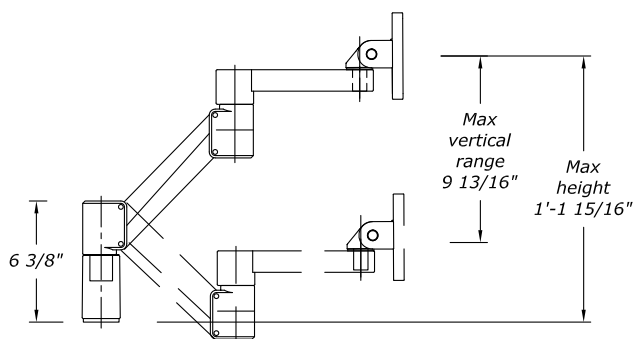

FEATURES

Accommodates 17 - 24" screens

Adjustable tension at all joints

Optional clamp mount for surfaces up to 2" thick or mount with integrated USB hub sold separately

FP-UNICUP mount and split screw kit included. 4 or 6" extenders sold separately

Quick release VESA plate with 75 & 100mm hole patterns included, adapters for 200 x 200 or 100 x 200mm patterns sold separately

DIMENSIONS

SECTION

PLAN VIEW EXTENDED

PLAN VIEW FOLDED