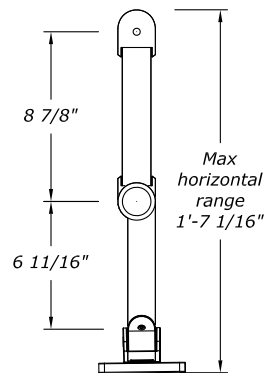

TIME BASE CONSOLES

FP-3500

Floating Short Range Monitor Arm

The FP-3500 arm can fold to fit in 3.5" of space and extend out over 20"

Cable management allows for wires to clamp onto the post and tuck under the arm segments

FEATURES

Accommodates screens up to 27"

FP-UNICUP mount and split screw kit included. 4 or 6" extenders sold separately

Adjustable tension at all joints

Optional clamp mount for surfaces up to 2" thick or mount with integrated USB hub sold separately

Quick release VESA plate with 75 & 100mm hole patterns included, adapters for 200 x 200 or 100 x 200mm patterns sold separately

DIMENSIONS

SECTION

PLAN VIEW EXTENDED

PLAN VIEW FOLDED