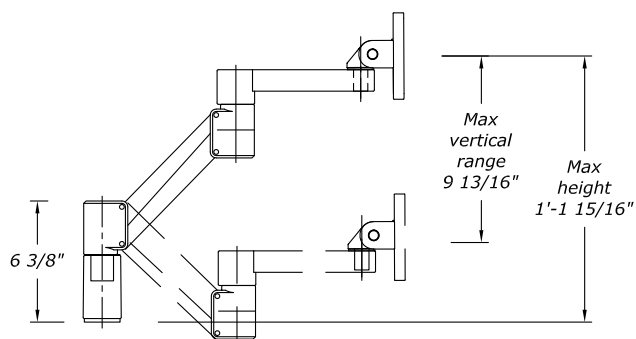

FEATURES

Accommodates screens up to 27"

FP-UNICUP mount and split screw kit included. 4 or 6" extenders sold separately

Adjustable tension at all joints

Optional clamp mount for surfaces up to 2" thick or mount with integrated USB hub sold separately

Quick release VESA plate with 75 & 100mm hole patterns included, adapters for 200 x 200 or 100 x 200mm patterns sold separately

DIMENSIONS

SECTION

PLAN VIEW EXTENDED

PLAN VIEW FOLDED