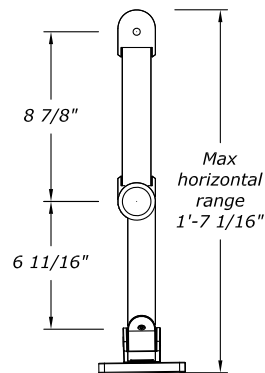

TIME BASE CONSOLES

FP-3500

Floating Short Range Monitor Arm

The FP-3500 arm can fold to fit in 3.5" of space and extend out over 20"

Cable management allows for wires to clamp onto the post and tuck under the arm segments

FEATURES

Accommodates 17 - 24" screens

Adjustable tension at all joints

Optional clamp mount for surfaces up to 2" thick or mount with integrated USB hub sold separately

FP-UNICUP mount and split screw kit included. 4 or 6" extenders sold separately

Quick release VESA plate with 75 & 100mm hole patterns included, adapters for 200 x 200 or 100 x 200mm patterns sold separately

DIMENSIONS

SECTION

PLAN VIEW EXTENDED

PLAN VIEW FOLDED