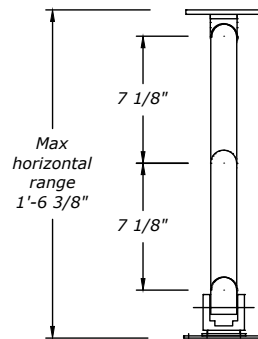

TIME BASE CONSOLES

FP-9110

Reconfigurable Articulating Arm

The arm can fold to fit in less than 4.25" of space and extend out over 18"

Cable management allows for wires to tuck under the arm segments

Display can tilt up and down 30° and turn left and right 30° for optimal viewing

Adjustable to mount vertically or horizontally

FEATURES

Accommodates 17 - 24" screens

Arm holds up to 25 lbs.

Rotates fully at 3 joints

Adjustable tension at all joints

VESA plate with 75 & 100mm hole patterns included

DIMENSIONS

ELEVATION

PLAN VIEW EXTENDED

PLAN VIEW FOLDED