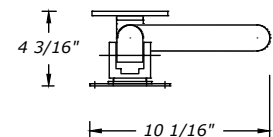

Adjustable to mount vertically or horizontally

FEATURES

Accommodates 17 - 24" screens

Arm holds up to 25 lbs.

Rotates fully at 3 joints

Adjustable tension at all joints

VESA plate with 75 & 100mm hole patterns included

DIMENSIONS

ELEVATION

PLAN VIEW EXTENDED

PLAN VIEW FOLDED