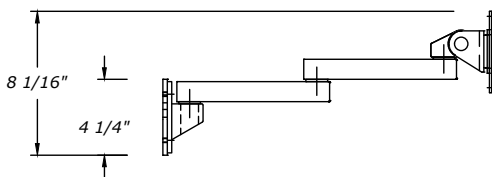

Adjustable to mount vertically or horizontally

FEATURES

Accommodates 17 - 24" screens

Arm holds up to 25 lbs.

Rotates fully at 3 joints

Adjustable tension at all joints

VESA plate with 75 & 100mm hole patterns included

DIMENSIONS

ELEVATION

PLAN VIEW EXTENDED

PLAN VIEW FOLDED