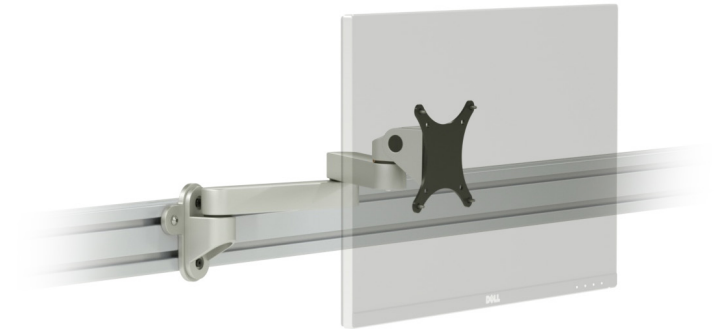

TIME BASE CONSOLES

FP-9110

Reconfigurable Articulating Arm

The arm can fold to fit in less than 4.25" of space and extend out over 18"

Cable management allows for wires to tuck under the arm segments

Display can tilt up and down 30° and turn left and right 30° for optimal viewing

Adjustable to mount vertically or horizontally

FEATURES

Accommodates 17 - 24" screens

Arm holds up to 25 lbs.

Rotates fully at 3 joints

Adjustable tension at all joints

VESA plate with 75 & 100mm hole patterns included