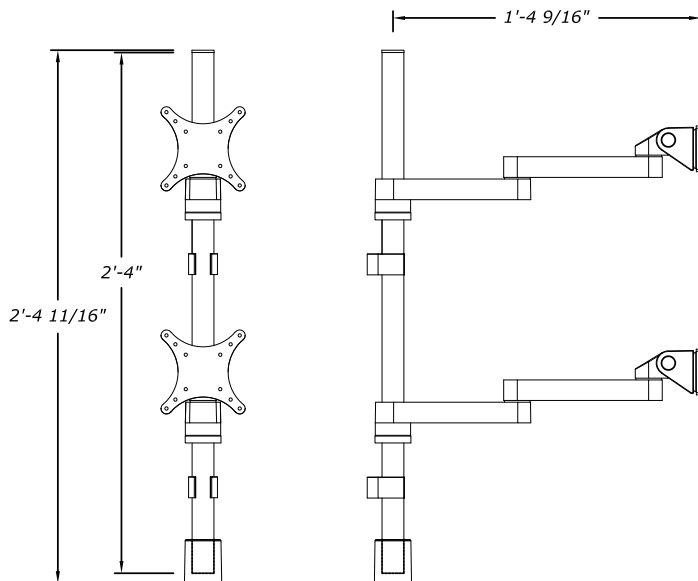

The arms can fold to fit in 4.5" of space and extend out over 16.5"

Cable management allows for wires to clamp onto the post

This product is designed for modularity and can accommodate multiple configurations.

### FEATURES

Supports screens up to 32" [81 cm] and rated for 40lbs [18 kg] total

75mm & 100mm VESA compatibility, Quick-Release adapter included

Adjustable tension at all joints, ideal for touch-screen applications

Tilt up to 190°

*\*Mounting pole also available in 36" length.*

### DIMENSIONS

ELEVATION

SECTION

PLAN VIEW A

PLAN VIEW B