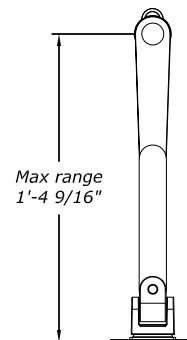

The arms can fold to fit in 4.5" of space and extend out over 16.5"

Cable management allows for wires to clamp onto the post

This product is designed for modularity and can accommodate multiple configurations.

Tilt up to 190°

*\*Mounting pole also available in 36" length.*

### DIMENSIONS

ELEVATION

SECTION

PLAN VIEW A

PLAN VIEW B