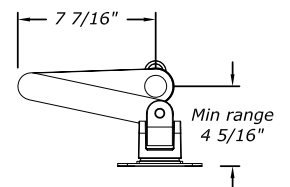

The arms can fold to fit in 4.5" of space and extend out over 16.5"

Cable management allows for wires to clamp onto the post

This product is designed for modularity and can accommodate multiple configurations.

Tilt up to 190°

*\*Mounting pole also available in 36" length.*

### DIMENSIONS

ELEVATION

SECTION

PLAN VIEW A

PLAN VIEW B