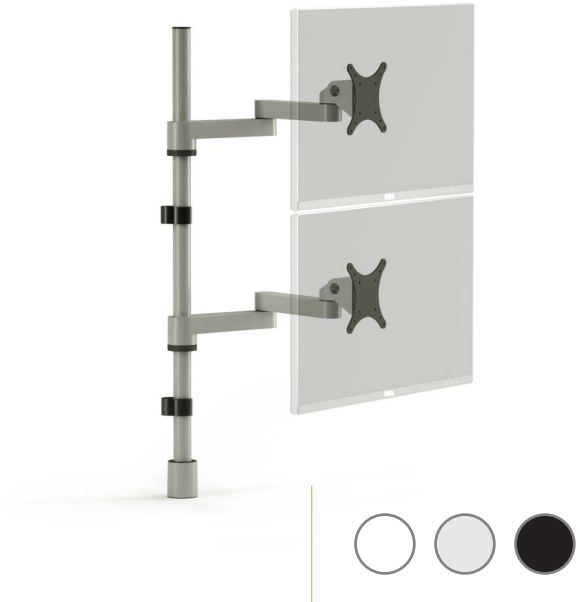

## FP-9222-D28 Reconfigurable Articulating Arm

The FP-9222-D28 articulating monitor arm mounts directly to the console for space-saving ergonomic comfort.

Easily adjust the monitor arms vertically along the 28" pole mount\*

The arms can fold to fit in 4.5" of space and extend out over 16.5"

Cable management allows for wires to clamp onto the post

This product is designed for modularity and can accommodate multiple configurations.

### FEATURES

Supports screens up to 32" [81 cm] and rated for 40lbs [18 kg] total

75mm & 100mm VESA compatibility, Quick-Release adapter included

Adjustable tension at all joints, ideal for touch-screen applications

Tilt up to 190°

*\*Mounting pole also available in 36" length.*