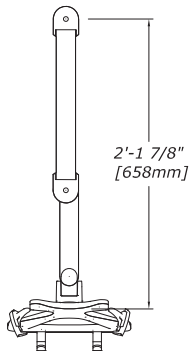

PRODUCT DESCRIPTION:

Combined FP-7500 arm with laptop bracket

The arm can fold to fit in about 3" of space and extend out over 25"

Unique cable management routes cables inside the arm for a clean installation.

FEATURES:

Weight range 8-27 lbs. (17-24" LCDs)

Monitor tilt mechanism can tilt over 200 degrees

Adjustable tension at all joints - ideal for touch screen laptops.

PLAN VIEW FOLDED

PLAN VIEW EXTENDED

ELEVATION