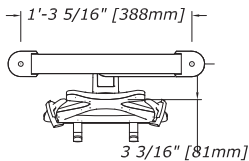

PRODUCT DESCRIPTION:

Combined FP-7500 arm with laptop bracket

The arm can fold to fit in about 3" of space and extend out over 25"

Unique cable management routes cables inside the arm for a clean installation.

FEATURES:

Weight range 8-27 lbs. (17-24" LCDs)

Monitor tilt mechanism can tilt over 200 degrees

Adjustable tension at all joints - ideal for touch screen laptops.

PLAN VIEW FOLDED

PLAN VIEW EXTENDED

ELEVATION