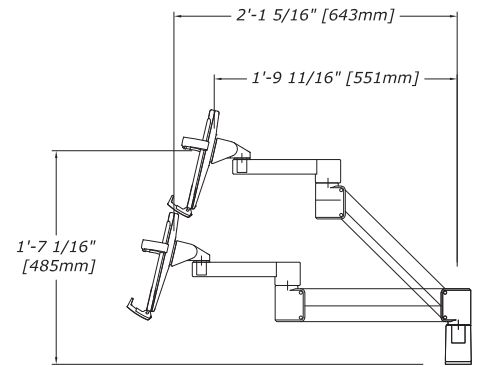

PRODUCT DESCRIPTION:

Combined FP-7500 arm with laptop bracket

The arm can fold to fit in about 3" of space and extend out over 25"

Unique cable management routes cables inside the arm for a clean installation.

FEATURES:

Weight range 8-27 lbs. (17-24" LCDs)

Monitor tilt mechanism can tilt over 200 degrees

Adjustable tension at all joints - ideal for touch screen laptops.

PLAN VIEW FOLDED

PLAN VIEW EXTENDED

ELEVATION