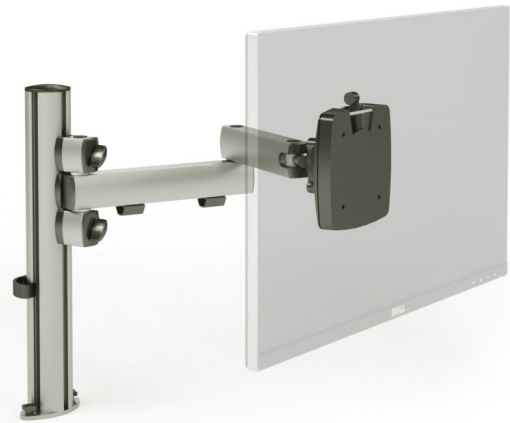

TIME BASE CONSOLES

FP-TSS-964 Reconfigurable Articulating Arm

Reconfigurable post screen mount with articulating arm that adjusts vertically up and down the post

The arms can fold to fit in 4" of space and extend* out over 18"

Cable management allows for wires to clamp onto the post

This product is designed for modularity and can accommodate multiple configurations.

Easy mounting of the monitors by QuickRelease

FEATURES

Adjustable tension at all joints

Arm holds up to 22 lbs upgradeable to (965) 33 lbs

QuickRelease VESA plates with 75/100 hole patterns included, other options available

Available in 14 or 17.5" pole*

Adapter plate for extrusion mounting included

**Pole extrusion available in custom lengths. Arms available in extended lengths.*

DIMENSIONS

ELEVATION

SECTION

PLAN VIEW A

PLAN VIEW B