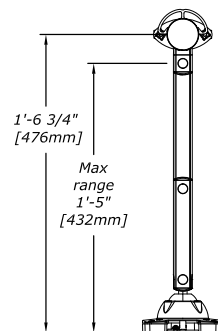

Arm holds up to 22 lbs upgradeable to (965) 33 lbs

QuickRelease VESA plates with 75/100 hole patterns included, other options available

Available in 14 or 17.5" pole*

Adapter plate for extrusion mounting included

**Pole extrusion available in custom lengths. Arms available in extended lengths.*

DIMENSIONS

ELEVATION

SECTION

PLAN VIEW A

PLAN VIEW B