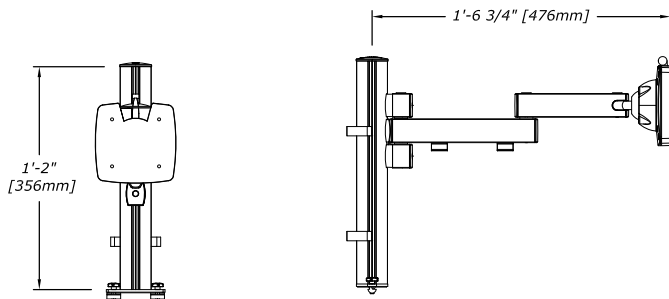

Arm holds up to 22 lbs upgradeable to (965) 33 lbs

QuickRelease VESA plates with 75/100 hole patterns included, other options available

Available in 14 or 17.5" pole*

Adapter plate for extrusion mounting included

**Pole extrusion available in custom lengths. Arms available in extended lengths.*

DIMENSIONS

ELEVATION

SECTION

PLAN VIEW A

PLAN VIEW B