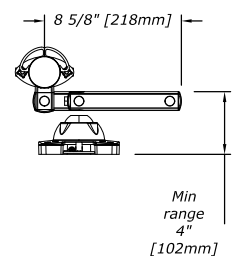

Arm holds up to 22 lbs upgradeable to (965) 33 lbs

QuickRelease VESA plates with 75/100 hole patterns included, other options available

Available in 14 or 17.5" pole*

Adapter plate for extrusion mounting included

**Pole extrusion available in custom lengths. Arms available in extended lengths.*

DIMENSIONS

ELEVATION

SECTION

PLAN VIEW A

PLAN VIEW B