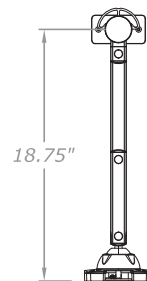

TIME BASE CONSOLES

FP-TSS-964DV

Reconfigurable Articulating Arm

Reconfigurable dual screen post mount with articulating arms that adjust vertically

The arms can fold to fit in 6" of space and extend out over 18"

Cable management allows for wires to clamp onto the post

This product is designed for modularity and can accommodate multiple configurations.

Easy mounting of the monitors by QuickRelease

FEATURES

Adjustable tension at all joints

Standard 33.25" pole*

QuickRelease VESA plates with 75/100 hole patterns included, other options available

Arm holds up to 22 lbs. each*

Standard black adapter plate for extrusion mounting included, other options available

** Pole extrusion available in custom lengths.*

*** Recommended arm weight capacity varies by mounting method.*

DIMENSIONS

ELEVATION

SECTION

PLAN VIEW A

PLAN VIEW B