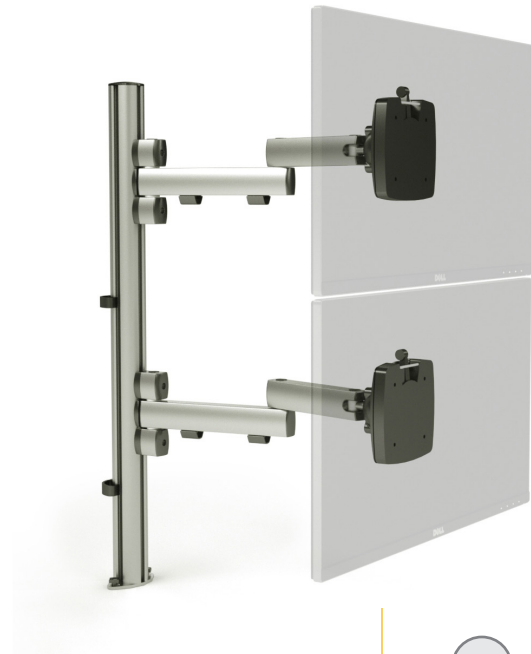

TIME BASE CONSOLES

FP-TSS-964DV Reconfigurable Articulating Arm

Vertical reconfigurable dual screen post mount with articulating arms that adjust vertically up and down the post

The arms can fold to fit in 4" of space and extend* out over 18"

Cable management allows for wires to clamp onto the post

This product is designed for modularity and can accommodate multiple configurations.

Easy mounting of the monitors by QuickRelease

FEATURES

Adjustable tension at all joints

Arm holds up to 22 lbs upgradeable to (965) 33 lbs

QuickRelease VESA plates with 75/100 hole patterns included, other options available

Available in 28 or 35" pole*

Adapter plate for extrusion mounting included

**Pole extrusion available in custom lengths. Arms available in extended lengths.*

DIMENSIONS