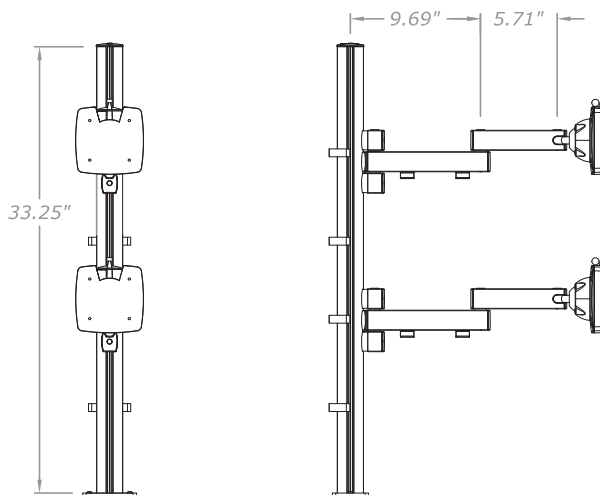

Cable management allows for wires to clamp onto the post

This product is designed for modularity and can accommodate multiple configurations.

Easy mounting of the monitors by QuickRelease

FEATURES

Adjustable tension at all joints

Standard 33.25" pole*

QuickRelease VESA plates with 75/100 hole patterns included, other options available

Arm holds up to 22 lbs. each*

Standard black adapter plate for extrusion mounting included, other options available

** Pole extrusion available in custom lengths.*

*** Recommended arm weight capacity varies by mounting method.*

DIMENSIONS

ELEVATION

SECTION

PLAN VIEW A

PLAN VIEW B