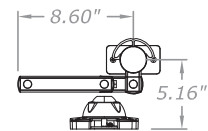

Standard 33.25" pole*

QuickRelease VESA plates with 75/100 hole patterns included, other options available

Arm holds up to 22 lbs. each*

Standard black adapter plate for extrusion mounting included, other options available

** Pole extrusion available in custom lengths.*

*** Recommended arm weight capacity varies by mounting method.*

DIMENSIONS

ELEVATION

SECTION

PLAN VIEW A

PLAN VIEW B