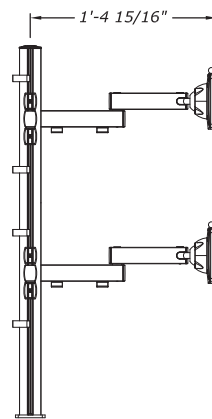

Cable management allows for wires to clamp onto the post

This product is designed for modularity and can accommodate multiple configurations.

Easy mounting of the monitors by QuickRelease

FEATURES

Adjustable tension at all joints

Standard 33.25" pole*

QuickRelease VESA plates with 75/100 hole patterns included, other options available

Arm holds up to 22 lbs. each**

Standard black adapter plate for extrusion mounting included

** Pole extrusion available in custom lengths. Arms available in extended lengths.*

*** Recommended pole weight varies by mounting method. Consult a TBC representative for accurate weight capacity before relying solely on specs.*

DIMENSIONS

ELEVATION

SECTION

PLAN VIEW