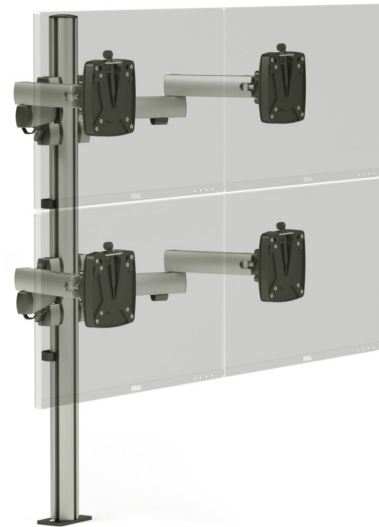

TIME BASE CONSOLES

FP-TSS-964Q

Reconfigurable Articulating Arm

Reconfigurable quad screen post mount with articulating arms that adjust vertically up and down the post

The arms can fold to fit in 4" of space and extend* out over 16"

Cable management allows for wires to clamp onto the post

This product is designed for modularity and can accommodate multiple configurations.

Easy mounting of the monitors by QuickRelease

FEATURES

Adjustable tension at all joints

Standard 33.25" pole*

QuickRelease VESA plates with 75/100 hole patterns included, other options available

Arm holds up to 22 lbs. each**

Standard black adapter plate for extrusion mounting included

** Pole extrusion available in custom lengths. Arms available in extended lengths.*