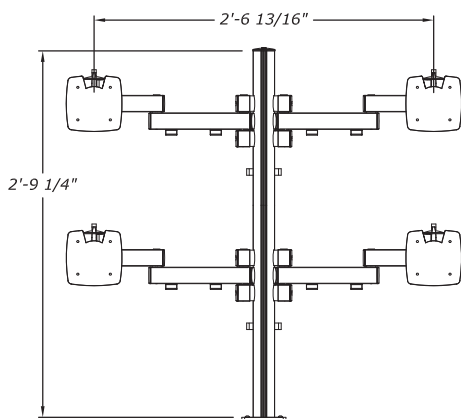

Standard 33.25" pole*

QuickRelease VESA plates with 75/100 hole patterns included, other options available

Arm holds up to 22 lbs. each**

Standard black adapter plate for extrusion mounting included

** Pole extrusion available in custom lengths. Arms available in extended lengths.*

*** Recommended pole weight varies by mounting method. Consult a TBC representative for accurate weight capacity before relying solely on specs.*

DIMENSIONS

ELEVATION

SECTION

PLAN VIEW