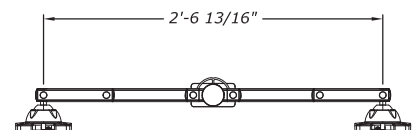

Standard 33.25" pole*

QuickRelease VESA plates with 75/100 hole patterns included, other options available

Arm holds up to 22 lbs. each**

Standard black adapter plate for extrusion mounting included

** Pole extrusion available in custom lengths. Arms available in extended lengths.*

*** Recommended pole weight varies by mounting method. Consult a TBC representative for accurate weight capacity before relying solely on specs.*

DIMENSIONS

ELEVATION

SECTION

PLAN VIEW