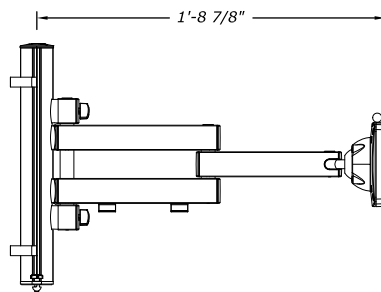

### FEATURES

Adjustable tension at all joints

Arm holds up to 33 lbs

QuickRelease VESA plates with 75/100 hole patterns included, other options available

Available in 14 or 17.5" pole\*

Adapter plate for extrusion mounting included

*\*Pole extrusion available in custom lengths. Arms available in extended lengths.*

### DIMENSIONS

ELEVATION

SECTION

PLAN VIEW A

PLAN VIEW B