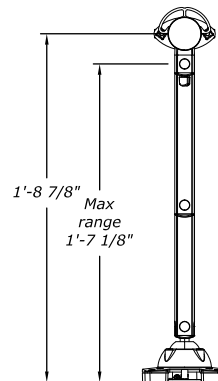

### FEATURES

Adjustable tension at all joints

Arm holds up to 33 lbs

QuickRelease VESA plates with 75/100 hole patterns included, other options available

Available in 14 or 17.5" pole\*

Adapter plate for extrusion mounting included

*\*Pole extrusion available in custom lengths. Arms available in extended lengths.*

### DIMENSIONS

ELEVATION

SECTION

PLAN VIEW A

PLAN VIEW B