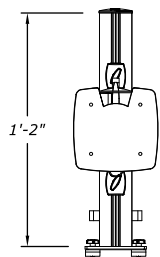

### FEATURES

Adjustable tension at all joints

Arm holds up to 33 lbs

QuickRelease VESA plates with 75/100 hole patterns included, other options available

Available in 14 or 17.5" pole\*

Adapter plate for extrusion mounting included

*\*Pole extrusion available in custom lengths. Arms available in extended lengths.*

### DIMENSIONS

ELEVATION

SECTION

PLAN VIEW A

PLAN VIEW B