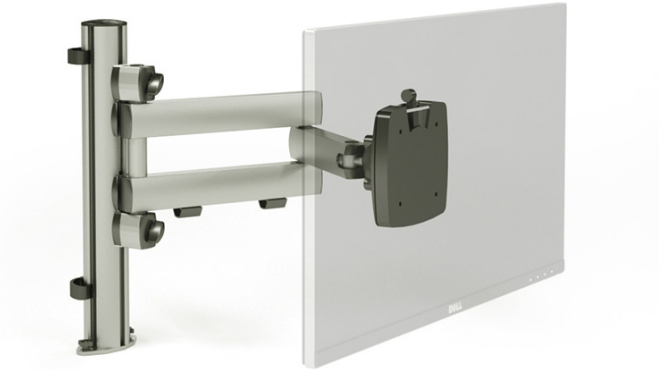

## FP-TSS-965 Reconfigurable Articulating Arm

Reconfigurable post screen mount with articulating arm that adjusts vertically up and down the post

The arms can fold to fit in 4" of space and extend\* out over 20"

Cable management allows for wires to clamp onto the post

This product is designed for modularity and can accommodate multiple configurations.

Easy mounting of the monitors by QuickRelease

### FEATURES

Adjustable tension at all joints

Arm holds up to 33 lbs

QuickRelease VESA plates with 75/100 hole patterns included, other options available

Available in 14 or 17.5" pole\*

Adapter plate for extrusion mounting included