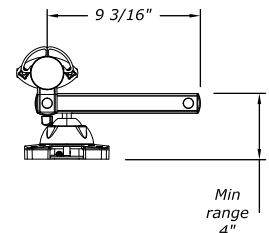

### FEATURES

Adjustable tension at all joints

Arm holds up to 33 lbs

QuickRelease VESA plates with 75/100 hole patterns included, other options available

Available in 14 or 17.5" pole\*

Adapter plate for extrusion mounting included

### DIMENSIONS

ELEVATION

SECTION

PLAN VIEW A

PLAN VIEW B