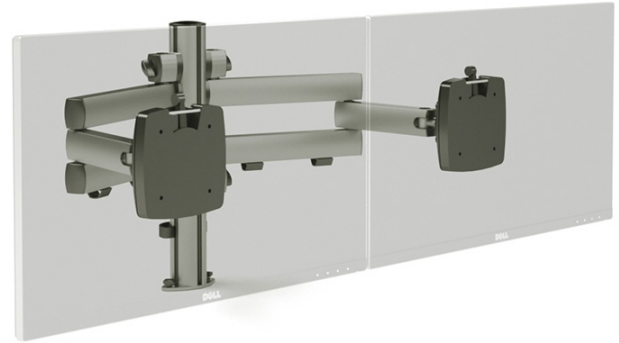

## FP-TSS-965D

### Reconfigurable Articulating Arm

Reconfigurable dual screen post mount with articulating arms that adjust vertically up and down the post

The arms can fold to fit in 4" of space and extend\* out over 19"

Cable management allows for wires to clamp onto the post

This product is designed for modularity and can accommodate multiple configurations.

Easy mounting of the monitors by QuickRelease

## FEATURES

Adjustable tension at all joints

Arms hold up to 33 lbs each

QuickRelease VESA plates with 75/100 hole patterns included, other options available

Available in 14 or 17.5" pole\*

Adapter plate for extrusion mounting included