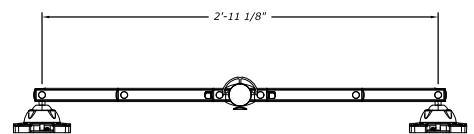

## FEATURES

Adjustable tension at all joints

Arms hold up to 33 lbs each

QuickRelease VESA plates with 75/100 hole patterns included, other options available

Available in 14 or 17.5" pole\*

Adapter plate for extrusion mounting included

*\*Pole extrusion available in custom lengths. Arms available in extended lengths.*

## DIMENSIONS

ELEVATION

SECTION

PLAN VIEW