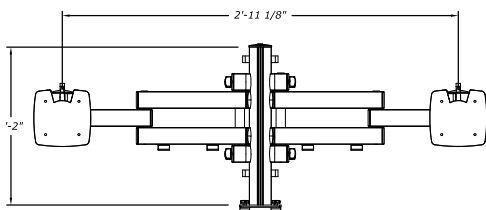

## FEATURES

Adjustable tension at all joints

Arms hold up to 33 lbs each

QuickRelease VESA plates with 75/100 hole patterns included, other options available

Available in 14 or 17.5" pole\*

Adapter plate for extrusion mounting included

## DIMENSIONS

ELEVATION

SECTION

PLAN VIEW