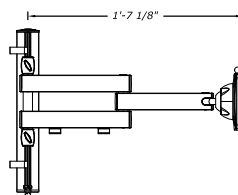

## FEATURES

Adjustable tension at all joints

Arms hold up to 33 lbs each

QuickRelease VESA plates with 75/100 hole patterns included, other options available

Available in 14 or 17.5" pole\*

Adapter plate for extrusion mounting included

*\*Pole extrusion available in custom lengths. Arms available in extended lengths.*

## DIMENSIONS

ELEVATION

SECTION

PLAN VIEW