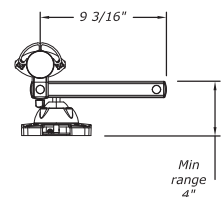

Cable management allows for wires to clamp onto the post

This product is designed for modularity and can accommodate multiple configurations.

Easy mounting of the monitors by QuickRelease

FEATURES

Adjustable tension at all joints

Arms hold up to 33 lbs each

QuickRelease VESA plates with 75/100 hole patterns included, other options available

Available in 28 or 35" pole*

Adapter plate for extrusion mounting included

**Pole extrusion available in custom lengths. Arms available in extended lengths.*

DIMENSIONS

ELEVATION

SECTION

PLAN VIEW A

PLAN VIEW B