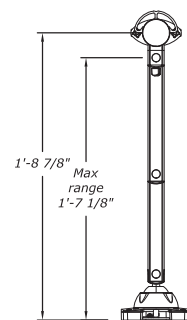

Arms hold up to 33 lbs each

QuickRelease VESA plates with 75/100 hole patterns included, other options available

Available in 28 or 35" pole*

Adapter plate for extrusion mounting included

**Pole extrusion available in custom lengths. Arms available in extended lengths.*

DIMENSIONS

ELEVATION

SECTION

PLAN VIEW A

PLAN VIEW B