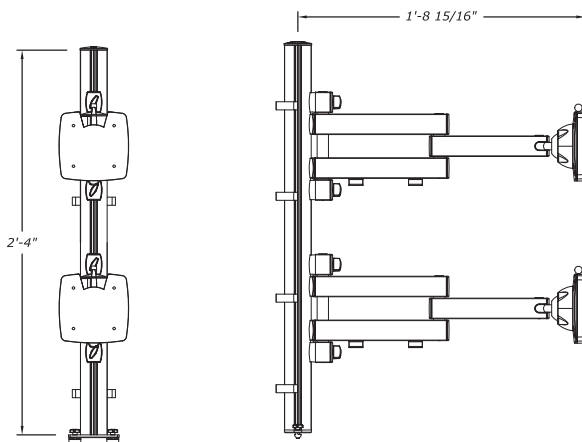

Cable management allows for wires to clamp onto the post

This product is designed for modularity and can accommodate multiple configurations.

Easy mounting of the monitors by QuickRelease

FEATURES

Adjustable tension at all joints

Arms hold up to 33 lbs each

QuickRelease VESA plates with 75/100 hole patterns included, other options available

Available in 28 or 35" pole*

Adapter plate for extrusion mounting included

**Pole extrusion available in custom lengths. Arms available in extended lengths.*

DIMENSIONS

ELEVATION

SECTION

PLAN VIEW A

PLAN VIEW B