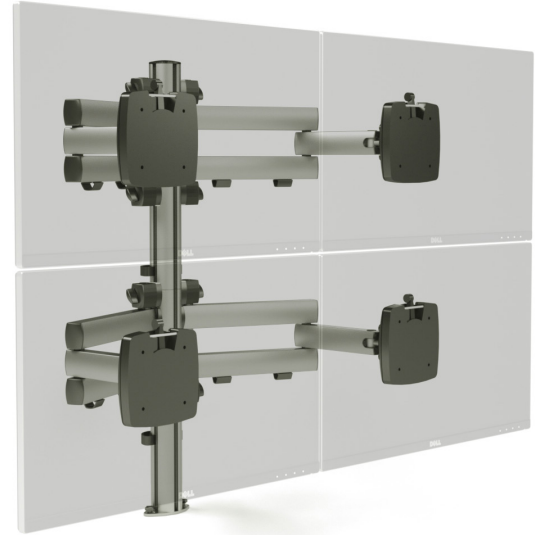

TIME BASE CONSOLES

FP-TSS-965Q

Reconfigurable Articulating Arm

Reconfigurable quad screen post mount with articulating arms that adjust vertically up and down the post

The arms can fold to fit in 4" of space and extend* out over 19"

Cable management allows for wires to clamp onto the post

This product is designed for modularity and can accommodate multiple configurations.

Easy mounting of the monitors by QuickRelease

FEATURES

Adjustable tension at all joints

Arm holds up to 33 lbs

QuickRelease VESA plates with 75/100 hole patterns included, other options available

Available in 28 or 35" pole*

Adapter plate for extrusion mounting included

**Pole extrusion available in custom lengths. Arms available in extended lengths.*