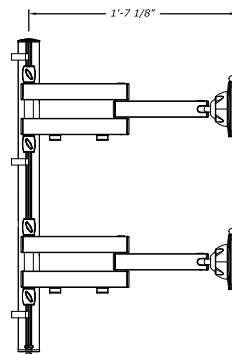

TIME BASE CONSOLES

FP-TSS-965Q

Reconfigurable Articulating Arm

Reconfigurable quad screen post mount with articulating arms that adjust vertically up and down the post

The arms can fold to fit in 4" of space and extend* out over 19"

Cable management allows for wires to clamp onto the post

This product is designed for modularity and can accommodate multiple configurations.

Easy mounting of the monitors by QuickRelease

FEATURES

Adjustable tension at all joints

Arm holds up to 33 lbs

QuickRelease VESA plates with 75/100 hole patterns included, other options available

Available in 28 or 35" pole*

Adapter plate for extrusion mounting included

**Pole extrusion available in custom lengths. Arms available in extended lengths.*

DIMENSIONS

ELEVATION

SECTION

PLAN VIEW