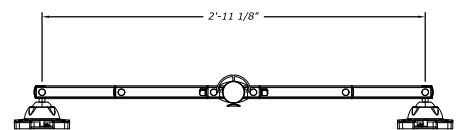

Cable management allows for wires to clamp onto the post

This product is designed for modularity and can accommodate multiple configurations.

Easy mounting of the monitors by QuickRelease

FEATURES

Adjustable tension at all joints

Arm holds up to 33 lbs

QuickRelease VESA plates with 75/100 hole patterns included, other options available

Available in 28 or 35" pole*

Adapter plate for extrusion mounting included

**Pole extrusion available in custom lengths. Arms available in extended lengths.*

DIMENSIONS

ELEVATION

SECTION

PLAN VIEW