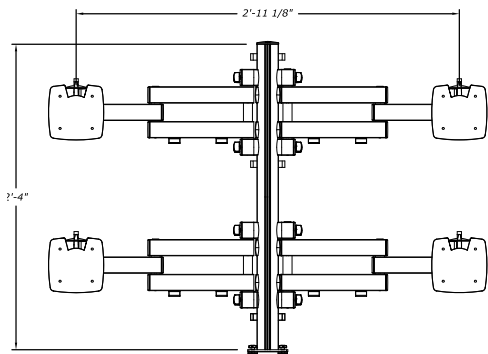

Arm holds up to 33 lbs

QuickRelease VESA plates with 75/100 hole patterns included, other options available

Available in 28 or 35" pole*

Adapter plate for extrusion mounting included

**Pole extrusion available in custom lengths. Arms available in extended lengths.*

DIMENSIONS

ELEVATION

SECTION

PLAN VIEW