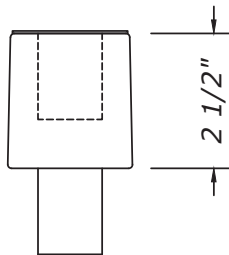

FP-CUP:

Low profile cup for all FP style monitor arms

2.25" CUP

FP-UNICUP:

Standard cup for all FP style monitor arms

3.5" STANDARD CUP

FP-EXT2:

2.5 " extension cup for all FP style monitor arms

2.5" EXTENSION

FP-EXT6:

6 " extension cup for all FP style monitor arms

6" EXTENSION