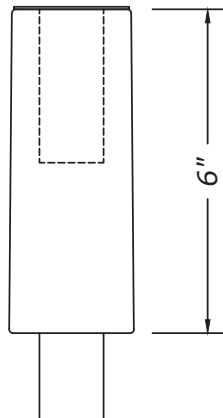

FP-CUP:

Low profile cup for all FP style monitor arms

2.25" CUP

FP-UNICUP:

Standard cup for all FP style monitor arms

3.5" STANDARD CUP

FP-EXT2:

2.5 " extension cup for all FP style monitor arms

2.5" EXTENSION

FP-EXT6:

6 " extension cup for all FP style monitor arms

6" EXTENSION