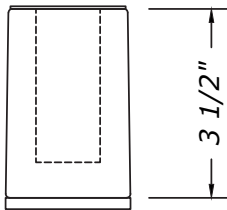

FP-CUP:

Low profile cup for all FP style monitor arms

2.25" CUP

FP-UNICUP:

Standard cup for all FP style monitor arms

3.5" STANDARD CUP

FP-EXT2:

2.5 " extension cup for all FP style monitor arms

2.5" EXTENSION

FP-EXT6:

6 " extension cup for all FP style monitor arms

6" EXTENSION