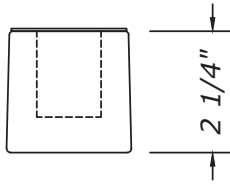

FP-CUP:

Low profile cup for all FP style monitor arms

2.25" CUP

FP-UNICUP:

Standard cup for all FP style monitor arms

3.5" STANDARD CUP

FP-EXT2:

2.5 " extension cup for all FP style monitor arms

2.5" EXTENSION

FP-EXT6:

6 " extension cup for all FP style monitor arms

6" EXTENSION