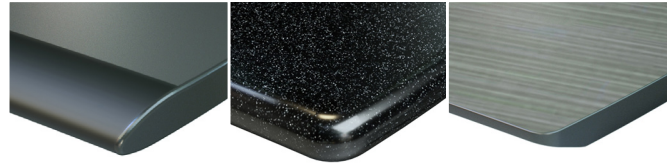

TIME BASE CONSOLES

IntelliTrac Finishes

STOCK

Bumper A

Bumper B

Edgeband*

PREMIUM

Polyurethane

Corian

Solid Surface
Semi-gloss

Phenolic

Laminate (HPL or Phenolic)

Natural Rift

Formal Walnut

Storm Teakwood

Graphite Nebula