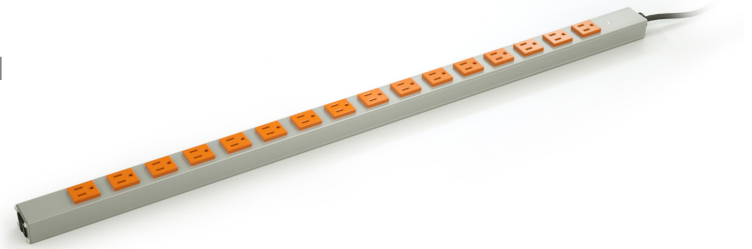

TIME BASE CONSOLES

PS-16 16 Outlet Power Strip

Power strips are standard with NEMA 5-15R connectors in 15 or 20 AMP, 120V. International versions available with country-specific plug types and voltage requirements.

Includes clips and wood screws for easy mounting to our consoles and carts.

FEATURES

Finish: Standard silver with orange outlets

Custom colors available to designate special power requirements

Built-in load protection

Approved UL 1363

Standard 9 ft. cord, 15 ft. length available

Edison termination standard. Twist lock versions available.*

**Twist lock version and non-standard colors are at an increased cost.*

DIMENSIONS