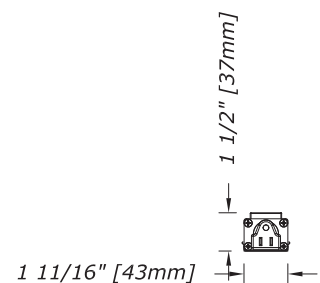

TIME BASE CONSOLES

PS-16 16 Outlet Power Strip

Power strips are standard with NEMA 5-15R connectors in 15 or 20 AMP, 120V. International versions available with country-specific plug types and voltage requirements.

Includes clips and wood screws for easy mounting to our consoles and carts.

FEATURES

Finish: Standard silver with orange outlets

Custom colors available to designate special power requirements

Built-in load protection

Approved UL 1363

Standard 9 ft. cord, 15 ft. length available

Edison termination standard. Twist lock versions available.*

*Twist lock version and non-standard colors are at an increased cost.

DIMENSIONS

SECTION