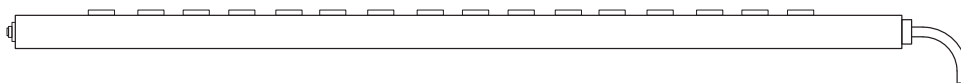

TIME BASE CONSOLES

PS-16 16 Outlet Power Strip

Power strips are standard with NEMA 5-15R connectors in 15 or 20 AMP, 120V. International versions available with country-specific plug types and voltage requirements.

Includes clips and wood screws for easy mounting to our consoles and carts.

FEATURES

Finish: Standard silver with orange outlets

Custom colors available to designate special power requirements

Built-in load protection

Approved UL 1363

Standard 9 ft. cord, 15 ft. length available

Edison termination standard. Twist lock versions available.*

*Twist lock version and non-standard colors are at an increased cost.

DIMENSIONS

ELEVATION