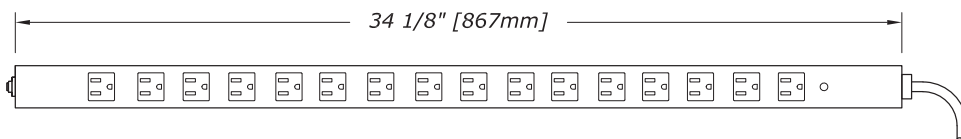

Approved UL 1363

Standard 9 ft. cord, 15 ft. length available

Edison termination standard. Twist lock versions available.*

**Twist lock version and non-standard colors are at an increased cost.*

DIMENSIONS

PLAN

ELEVATION

SECTION