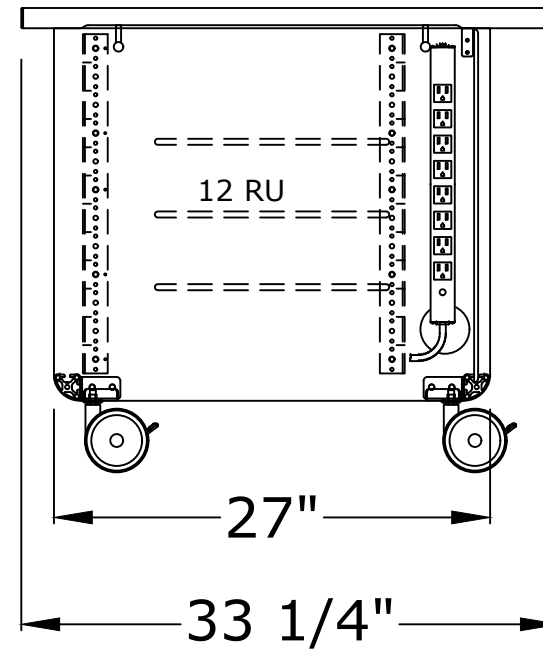

SC1
FOLKSTONE LAMINATE
w/3mm GRAY EDGE
SILVER FINISH

DIMENSIONS AND EQUIPMENT TO BE VERIFIED BY CLIENT PRIOR TO APPROVAL OF DRAWINGS. ANY CHANGES AFTER APPROVAL WILL RESULT IN A CHANGE ORDER. DRAWINGS ARE NOT TO SCALE.

Client: TBC	Project: CLEARANCE	Dwg. Title: SC1 - 12RU CART	Project #: CLEARANCE	Rev. 02
Countertop:	Edge:	Side Panel:	Monitor Arms:	Turrets:
This drawing remains the exclusive property of Time Base Corp. d/b/a TBC Consoles (TBC). The designs, plans, ideas and specs shown cannot be copied or shared with a third party in whole or in part without prior written permission of TBC.			Ref #:	Page 02
170 RODEO DR. EDGEWOOD, NY 11717 631-293-4068 INFO@TBCCONSOLES.COM TBCCONSOLES.COM © 2023 TIME BASE CORP D/B/A TBC CONSOLES. ALL RIGHTS RESERVED			Acct Mgr:	Drwn By:
			Create Date:	