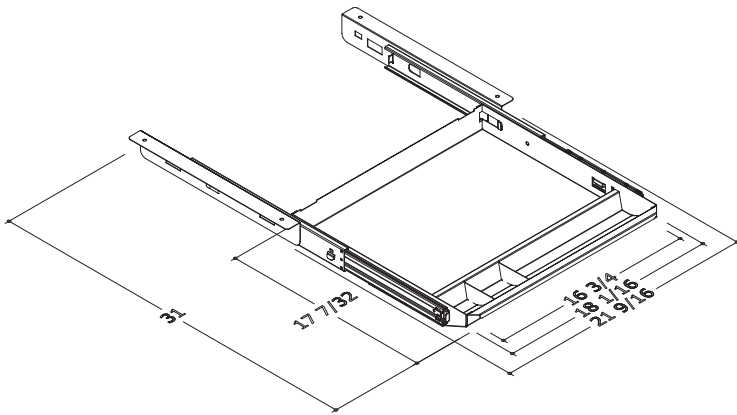

ST-DWR Pull-out Personal Drawer

PRODUCT DESCRIPTION:

Sleek, thin design allows the drawer to hide discretely beneath the desk

Full extension slides

Four integral storage compartments

Available with or without a lock.

Lock, available in silver or black, may also be ordered separately for later field installation

ELEVATION

SECTION