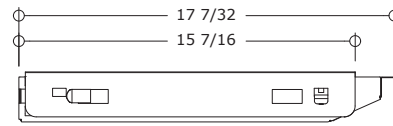

ST-DWR Pull-out Personal Drawer

PRODUCT DESCRIPTION:

Sleek, thin design allows the drawer to hide discretely beneath the desk

Full extension slides

Four integral storage compartments

Available with or without a lock.

Lock, available in silver or black, may also be ordered separately for later field installation

ELEVATION

SECTION