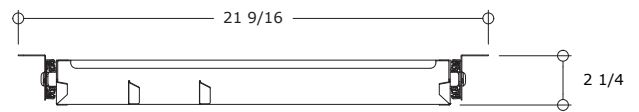

ST-DWR Pull-out Personal Drawer

PRODUCT DESCRIPTION:

Sleek, thin design allows the drawer to hide discretely beneath the desk

Full extension slides

Four integral storage compartments

Available with or without a lock.

Lock, available in silver or black, may also be ordered separately for later field installation

ELEVATION

SECTION