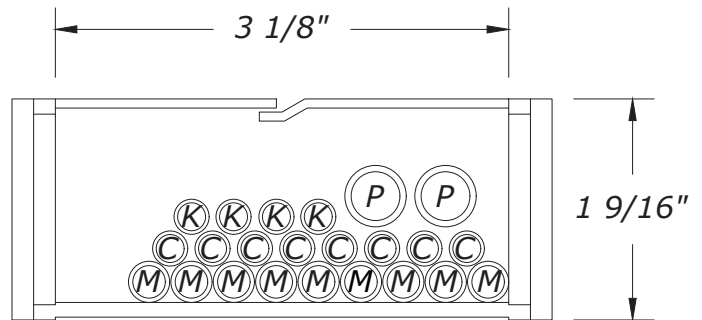

## FEATURES:

Split Crossbar for easy cable fill

IGUS and ST Mounting Brackets included

Approximate length of 40" (1.01m)

	Weight Capacity
ST-IGUS-4	.417 lbs/ft (0.62 kg/m)
ST-IGUS-6	.558 lbs/ft (0.83 kg/m)

ST-IGUS-4

ST-IGUS-6

C - Cat6  
P - Power  
M - Monitor  
K - Keyboard/Mouse

**NOTE:** For optional efficiency avoid filling energy chain over 60 percent. Cable types and capacity shown above is an example for visual reference and is not a guarantee of exact fit. Larger ST-IGUS-6 shown below.