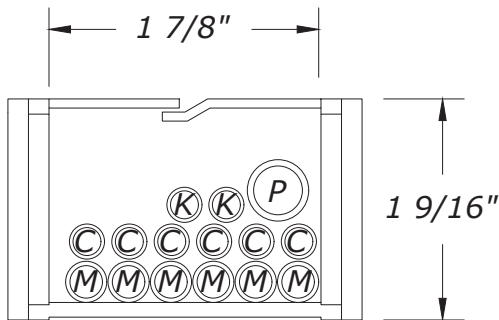

## FEATURES:

Split Crossbar for easy cable fill

IGUS and ST Mounting Brackets included

Approximate length of 40" (1.01m)

	Weight Capacity
ST-IGUS-4	.417 lbs/ft (0.62 kg/m)
ST-IGUS-6	.558 lbs/ft (0.83 kg/m)

ST-IGUS-4

ST-IGUS-6

C - Cat6  
P - Power  
M - Monitor  
K - Keyboard/Mouse

**NOTE:** For optional efficiency avoid filling energy chain over 60 percent. Cable types and capacity shown above is an example for visual reference and is not a guarantee of exact fit. Larger ST-IGUS-6 shown below.