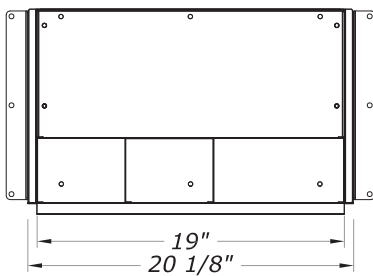

TIME BASE CONSOLES

ST-PT Pull-out Pencil Tray

The Pull-out Pencil Tray features a sleek design with integrated cable management and separate compartments. Height adjustable with six settings for 1 - 7/8" to 2 - 5/8" space between countertop and pull-out tray base.

FEATURES

Height adjustable

Concealed ball bearing runner

Ports for cable management at rear

Separate organizable compartments

Supports up to 2.5 lbs. (1.13 kg)

DIMENSIONS

PLAN