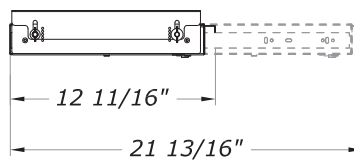

TIME BASE CONSOLES

ST-PT Pull-out Pencil Tray

The Pull-out Pencil Tray features a sleek design with integrated cable management and separate compartments. Height adjustable with six settings for 1 - 7/8" to 2 - 5/8" space between countertop and pull-out tray base.

FEATURES

Height adjustable

Concealed ball bearing runner

Ports for cable management at rear

Separate organizable compartments

Supports up to 2.5 lbs. (1.13 kg)

DIMENSIONS

PLAN