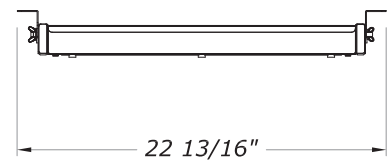

TIME BASE CONSOLES

ST-PT Pull-out Pencil Tray

The Pull-out Pencil Tray features a sleek design with integrated cable management and separate compartments. Height adjustable with six settings for 1 - 7/8" to 2 - 5/8" space between countertop and pull-out tray base.

FEATURES

Height adjustable

Concealed ball bearing runner

Ports for cable management at rear

Separate organizable compartments

Supports up to 2.5 lbs. (1.13 kg)

DIMENSIONS

ELEVATION