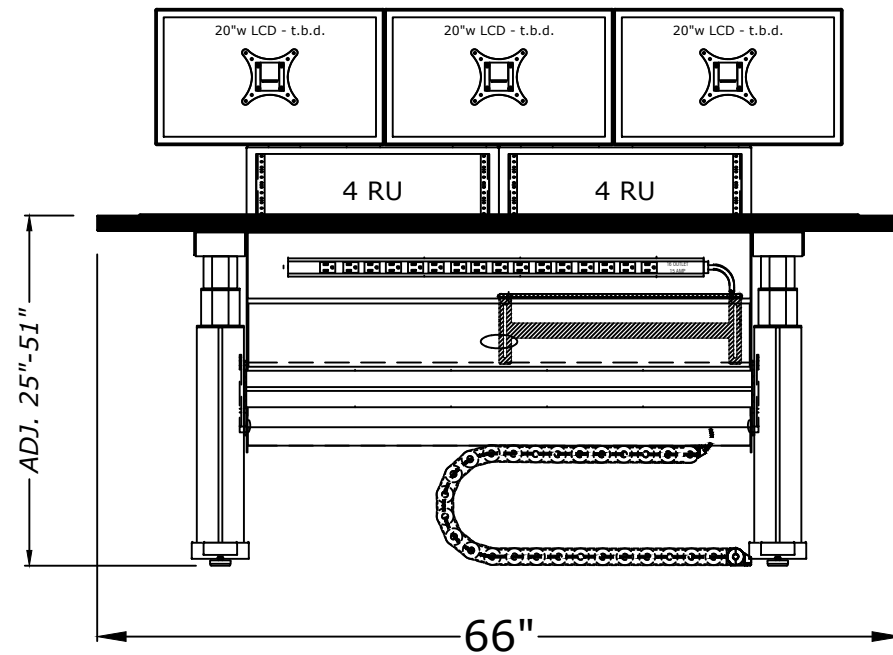

PLAN VIEW

**ST2E CONSOLE**  
**[x1 w IGUS-2 x1 w IGUS-6]**  
**URETHANE C-TOP**  
**FOLKSTONE LAMINATE**  
**w/ATLANTIS BLUE EDGE**  
**FLAT BACK / REAR DOOR**  
**SILVER FINISH**  
**x2 4RU TURRETS**  
**FP-TSS-964-14 x3 ARMS**  
**PS-1615-ET / x1 DEVICE SHELF**

ELEVATION

SECTION VIEW

DIMENSIONS AND EQUIPMENT TO BE VERIFIED BY CLIENT PRIOR TO APPROVAL OF DRAWINGS. ANY CHANGES AFTER APPROVAL WILL RESULT IN A CHANGE ORDER. DRAWINGS ARE NOT TO SCALE.

Client: TBC	Project: CLEARANCE	Dwg. Title: ST2-E FLAT BACK	Project #: CLEARANCE	Rev. 02
Countertop:	Edge:	Side Panel:	Monitor Arms:	Turrets:
This drawing remains the exclusive property of Time Base Corp. d/b/a TBC Consoles (TBC). The designs, plans, ideas and specs shown cannot be copied or shared with a third party in whole or in part without prior written permission of TBC.			Ref #:	Page 01
170 RODEO DR. EDGEWOOD, NY 11717 631-293-4068 INFO@TBCCONSOLES.COM TBCCONSOLES.COM © 2023 TIME BASE CORP D/B/A TBC CONSOLES. ALL RIGHTS RESERVED			Acct Mgr:	Drwn By:
			Create Date:	