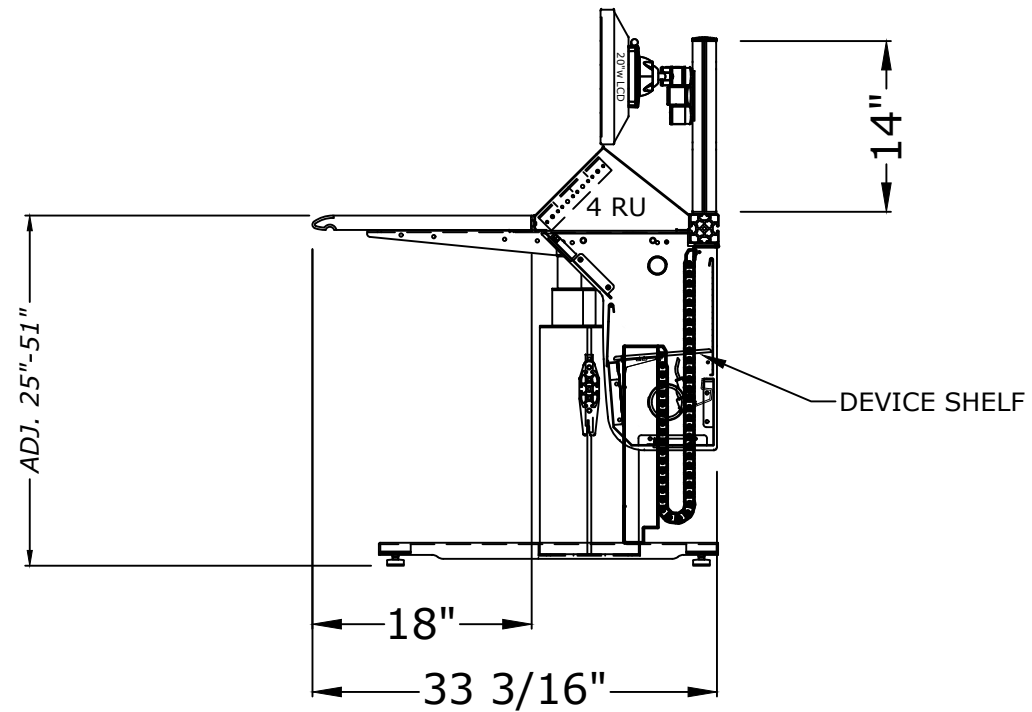

PLAN VIEW

**ST2E CONSOLE**  
**[x1 w IGUS-2 x1 w IGUS-6]**  
**URETHANE C-TOP**  
**FOLKSTONE LAMINATE**  
**w/ATLANTIS BLUE EDGE**  
**FLAT BACK / REAR DOOR**  
**SILVER FINISH**  
**x2 4RU TURRETS**  
**FP-TSS-964-14 x3 ARMS**  
**PS-1615-ET / x1 DEVICE SHELF**

ELEVATION

SECTION VIEW

DIMENSIONS AND EQUIPMENT TO BE VERIFIED BY CLIENT PRIOR TO APPROVAL OF DRAWINGS. ANY CHANGES AFTER APPROVAL WILL RESULT IN A CHANGE ORDER. DRAWINGS ARE NOT TO SCALE.

Client: TBC	Project: CLEARANCE	Dwg. Title: ST2-E FLAT BACK	Project #: CLEARANCE	Rev. 02
Countertop:	Edge:	Side Panel:	Monitor Arms:	Turrets:
This drawing remains the exclusive property of Time Base Corp. d/b/a TBC Consoles (TBC). The designs, plans, ideas and specs shown cannot be copied or shared with a third party in whole or in part without prior written permission of TBC.			Ref #:	Page 01
170 RODEO DR. EDGEWOOD, NY 11717 631-293-4068 INFO@TBCCONSOLES.COM TBCCONSOLES.COM © 2023 TIME BASE CORP D/B/A TBC CONSOLES. ALL RIGHTS RESERVED			Acct Mgr:	Drwn By:
			Create Date:	