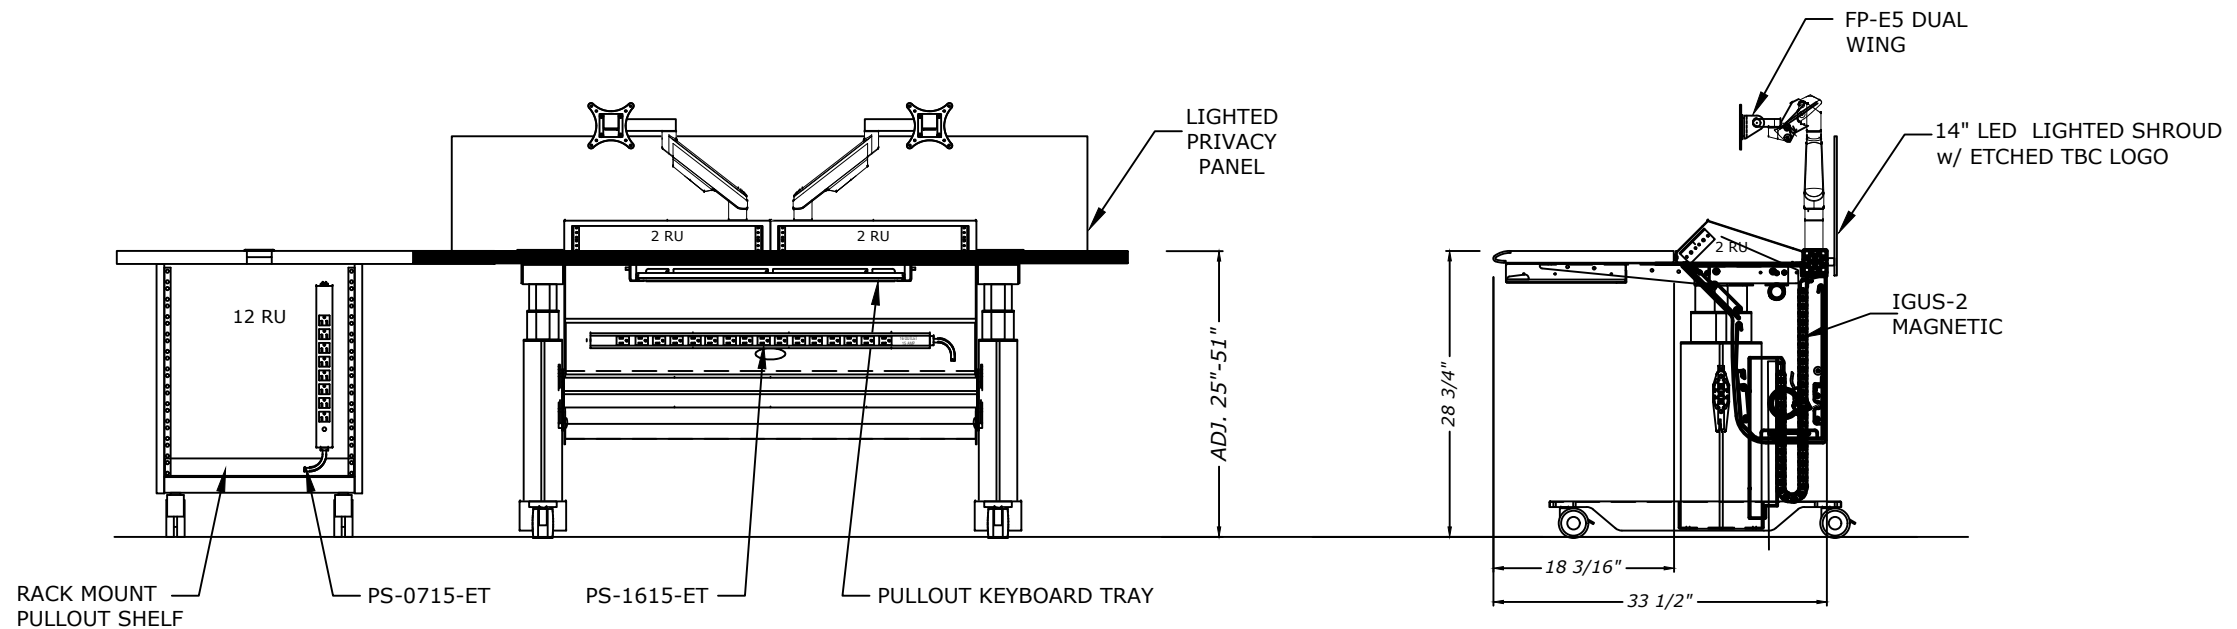

**ST2E-FLAT BACK**  
**FINISH - SILVER**  
**x2 2RU TURRETS - SILVER**  
 COUNTER TOP FINISH: FOLKSTONE LAMINATE  
 w/ ATLANTIS URETHANE EDGE

DIMENSIONS AND EQUIPMENT TO BE VERIFIED BY CLIENT PRIOR TO APPROVAL OF DRAWINGS. ANY CHANGES AFTER APPROVAL WILL RESULT IN A CHANGE ORDER. DRAWINGS ARE NOT TO SCALE.

Client: CLEARANCE CONSOLE		Project: ST2E- FLAT BACK w/ SC1 CART		Dwg. Title: CONSOLE		Project #:		Rev. 08
Countertop:	Edge:	Side Panel:	Monitor Arms:	Turrets:	Frame:	Ref #:		Page
This drawing remains the exclusive property of Time Base Corp. d/b/a TBC Consoles (TBC). The designs, plans, ideas and specs shown cannot be copied or shared with a third party in whole or in part without prior written permission of TBC.						Acct Mgr:	Drwn By:	04
170 RODEO DR. EDGEWOOD, NY 11717 631-293-4068 INFO@TBCCONSOLES.COM TBCCONSOLES.COM © 2023 TIME BASE CORP D/B/A TBC CONSOLES. ALL RIGHTS RESERVED						Create Date:		