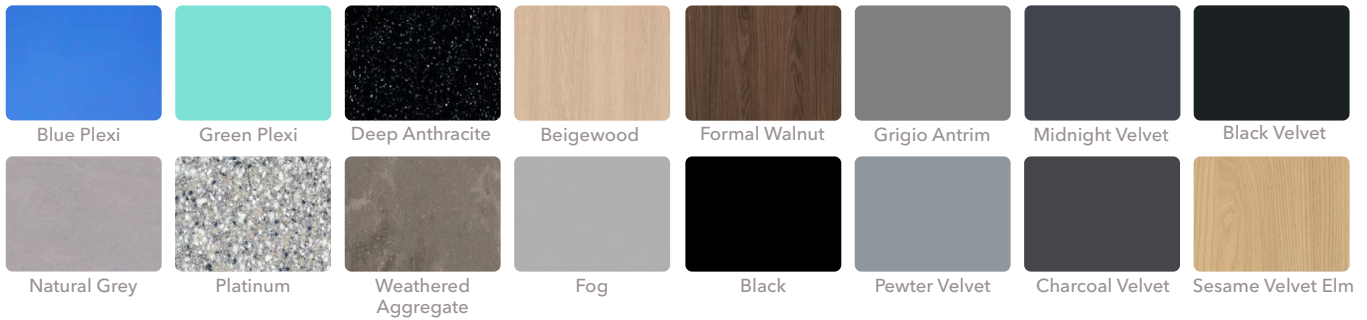

TIME BASE CONSOLES

FITT Stock Finishes

EDGE

Bumper Type A

Bumper Type B

Edgeband

WORKSURFACE | Laminate

Linoleum

SIDE PANEL | 3DL

Laminate

- 1 - Silver monitor arms
- 2 - Clear anodized aluminum
- 3 - Black HDPE doors
- 4 - Black powder coated steel

TIME BASE CONSOLES

FITT Premium Finishes

EDGE

WORKSURFACE | Solid Surface

Phenolic

Anti-Fingerprint Laminate

SIDE PANEL | 3DL

ACCESS PANEL | HDPE

- 1 - Black, white, or silver monitor arms
- 2 - White, grey, or black HDPE doors
- 3 - Black anodized aluminum
- 4 - Black powder coated steel