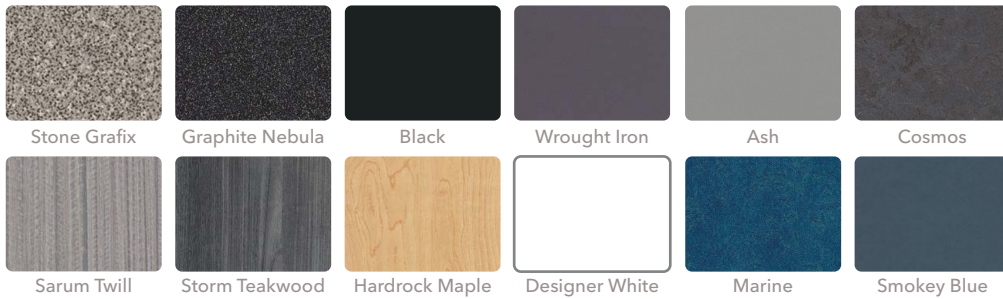

TIME BASE CONSOLES

FITT-E Stock Finishes

EDGE

Bumper Type A

Bumper Type B

Edgeband

WORKSURFACE | Laminate

Linoleum

SIDE PANEL | 3DL

Laminate

Plomo

Shark

Noir

Designer White

Wrought Iron

Storm Teakwood

- 1 - Silver monitor arms
- 2 - Clear anodized aluminum
- 3 - Black HDPE doors
- 4 - Noir side panel
- 5 - Black HDPE core panel

TIME BASE CONSOLES

FITT-E Premium Finishes

EDGE

WORKSURFACE | Solid Surface

Phenolic

Anti-Fingerprint Laminate

SIDE PANEL | 3DL

ACCESS PANEL | HDPE

- 1 - Black, white, or silver monitor arms
- 2 - White, grey, or black HDPE doors
- 3 - Black anodized aluminum
- 4 - Black powder coated steel