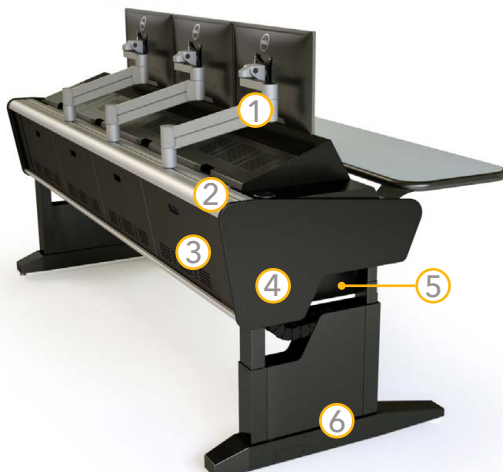

TIME BASE CONSOLES

FITT-E Stock Finishes

EDGE

Bumper Type A

Bumper Type B

Edgeband

WORKSURFACE | Laminate

Linoleum

SIDE PANEL | 3DL

Laminate

Plomo

Shark

Noir

Designer White

Wrought Iron

Storm Teakwood

- 1 - Silver monitor arms
- 2 - Clear anodized aluminum
- 3 - Black HDPE doors
- 4 - Noir side panel
- 5 - Black HDPE core panel

TIME BASE CONSOLES

FITT-E Premium Finishes

EDGE

WORKSURFACE | Solid Surface