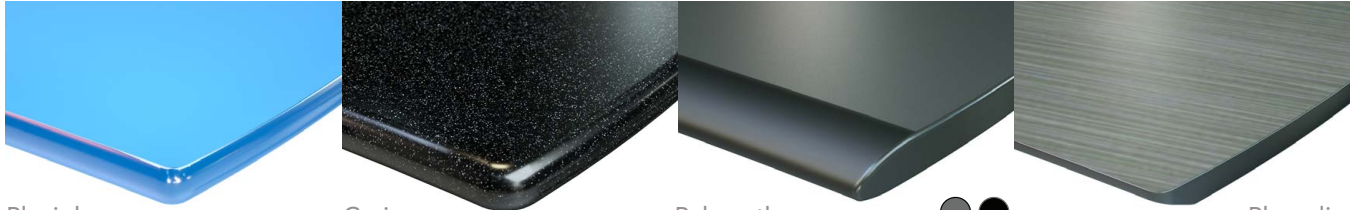

TIME BASE CONSOLES

SmartTrac Stock Finishes

EDGE

Shark 3DL*

Bumper Type A

Bumper Type B

Edgeband

*Edge is stocked in 2 and 3 bay sizes in Shark color only. It is not available in any of the linoleum or laminate colors below.

WORKSURFACE | Laminate

Linoleum

- 1 - Silver monitor arms
- 2 - Clear anodized aluminum
- 3 - Silver powder coated steel
- 4 - Clear anodized aluminum

TIME BASE CONSOLES

SmartTrac Premium Finishes

EDGE

Plexiglas

Corian

Polyurethane

Phenolic

Edge Profile

WORKSURFACE | Solid Surface

Phenolic

Anti-Fingerprint Laminate

SIDE PANEL | 3DL

Black

*ST access panels stocked in silver only.

- 1 - Black, white, or silver monitor arms
- 2 - Black anodized aluminum
- 3 - Black powder coated steel
- 4 - 3DL side panel
- 5 - Black anodized aluminum