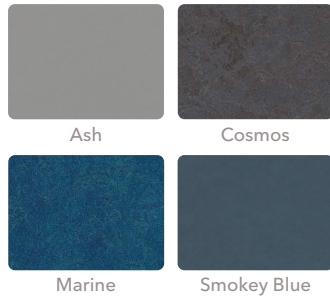

TIME BASE CONSOLES

SmartTrac Stock Finishes

EDGE

Shark 3DL*

Bumper Type A

Bumper Type B

Edgeband

*Edge is stocked in 2 and 3 bay sizes in Shark color only. It is not available in any of the linoleum or laminate colors below.

WORKSURFACE | Laminate

Linoleum

- 1 - Silver monitor arms
- 2 - Clear anodized aluminum
- 3 - Silver powder coated steel
- 4 - Clear anodized aluminum

TIME BASE CONSOLES

SmartTrac Premium Finishes

EDGE

Plexiglas

ACCESS PANEL | STEEL

Plomo

Shark

Noir

Majestic Walnut

Obsidian Oak

White

Silver*

Black

*ST access panels stocked in silver only.

- 1 - Black, white, or silver monitor arms
- 2 - Black anodized aluminum
- 3 - Black powder coated steel
- 4 - 3DL side panel
- 5 - Black anodized aluminum