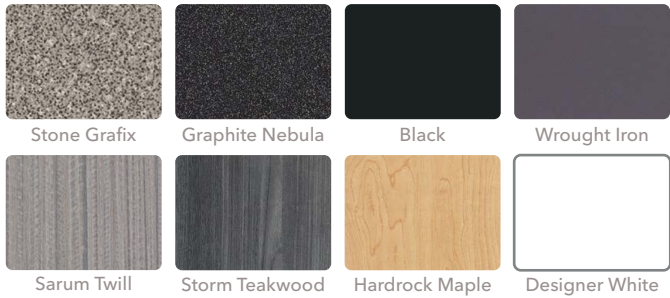

TIME BASE CONSOLES

SmartTrac Stock Finishes

EDGE

Shark 3DL*

Bumper Type A

Bumper Type B

Edgeband

*Edge is stocked in 2 and 3 bay sizes in Shark color only. It is not available in any of the linoleum or laminate colors below.

WORKSURFACE | Laminate

Linoleum

- 1 - Silver monitor arms
- 2 - Clear anodized aluminum
- 3 - Silver powder coated steel
- 4 - Clear anodized aluminum

TIME BASE CONSOLES

SmartTrac Premium Finishes

EDGE

Plexiglas

ACCESS PANEL | STEEL

Plomo

Shark

Noir

Majestic Walnut

Obsidian Oak

White

Silver*

Black

*ST access panels stocked in silver only.

- 1 - Black, white, or silver monitor arms
- 2 - Black anodized aluminum
- 3 - Black powder coated steel
- 4 - 3DL side panel
- 5 - Black anodized aluminum