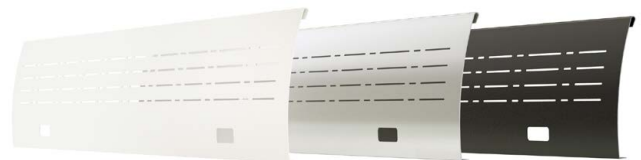

TIME BASE CONSOLES

SmartTrac Stock Finishes

EDGE

Shark 3DL*

Bumper Type A

Bumper Type B

Edgeband

*Edge is stocked in 2 and 3 bay sizes in Shark color only. It is not available in any of the linoleum or laminate colors below.

Corian

Polyurethane

Phenolic

Edge Profile

WORKSURFACE | Solid Surface

Phenolic

Anti-Fingerprint Laminate

SIDE PANEL | 3DL

ACCESS PANEL | STEEL

Plomo

Shark

Noir

Majestic Walnut

Obsidian Oak

White

Silver*

Black

*ST access panels stocked in silver only.

- 1 - Black, white, or silver monitor arms
- 2 - Black anodized aluminum
- 3 - Black powder coated steel
- 4 - 3DL side panel
- 5 - Black anodized aluminum