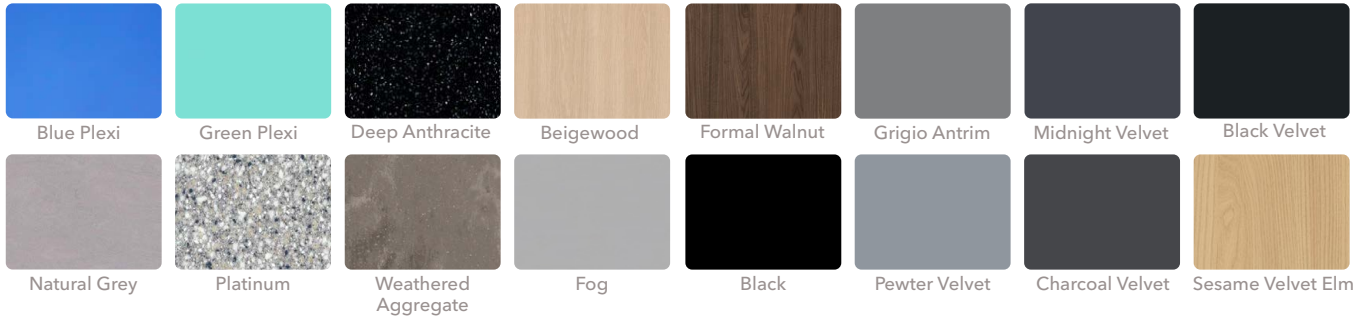

TIME BASE CONSOLES

SmartTrac Stock Finishes

EDGE

Shark 3DL*

Bumper Type A

Bumper Type B

Edgeband

*Edge is stocked in 2 and 3 bay sizes in Shark color only. It is not available in any of the linoleum or laminate colors below.

WORKSURFACE | Laminate

Linoleum

- 1 - Silver monitor arms
- 2 - Clear anodized aluminum
- 3 - Silver powder coated steel
- 4 - Clear anodized aluminum

TIME BASE CONSOLES

SmartTrac Premium Finishes

EDGE

Plexiglas

Corian

Polyurethane

Phenolic

Edge Profile

WORKSURFACE | Solid Surface

Phenolic

Anti-Fingerprint Laminate

SIDE PANEL | 3DL

ACCESS PANEL | STEEL

Plomo

Shark

Noir

Majestic Walnut

Obsidian Oak

White

Silver*