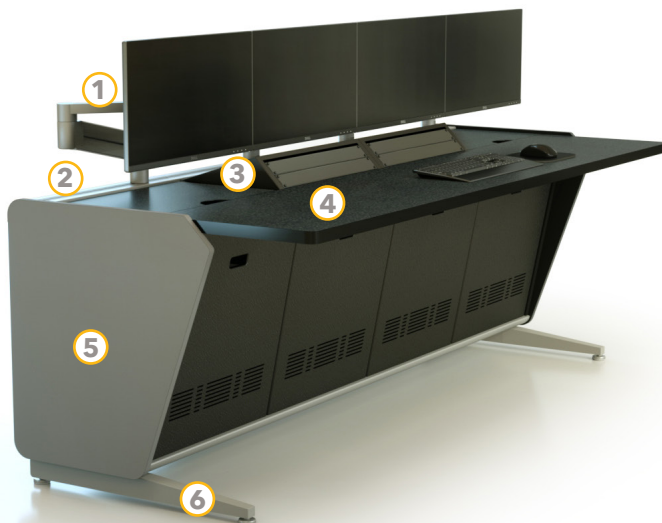

1. MONITOR ARMS

Stock Silver | Premium Black

2. EXTRUSION

Stock Clear | Premium Black

3. TURRET

Stock Black | Premium Silver

4. WORKSURFACE

Stock HPL Laminate / Linoleum
Premium Laminate / All others

5. SIDE PANELS

Stock Laminate

6. METAL LEGS

Stock Silver | Premium Black

* Edgeband can be matched to laminate color