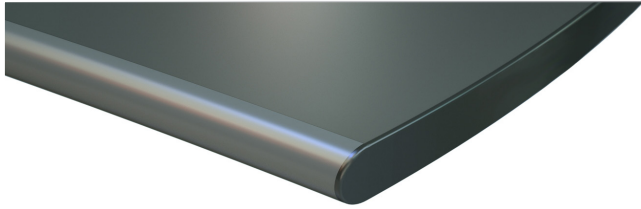

Edge | Options

Bumper Type A

Bumper Type B

Edgeband

Countertop | Linoleum & Laminate Options

Both Bumper and Edgeband available in black or grey

Asteroid

Satellite

Vapour

Ash

Cosmos

Marine

Charcoal*

Black Velvet*

Stone Grafix

Graphite Nebula

Black

Wrought Iron

Sarum Twill

Storm Teakwood

Hardrock Maple

Wild Cherry

* Upcharge for anti-fingerprint Laminates

Side Panel | Standards

Design and stock color varies with product type

Fade

Shark

Noir Black

Metal | Standards

Clear Anodized Extrusion

Silver Powdercoat