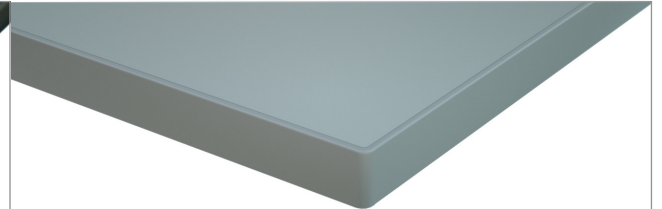

Edge | Options

Bumper Type A

Bumper Type B

Edgeband

Countertop | Linoleum & Laminate Options

Both Bumper and Edgeband available in black or grey

Asteroid

Satellite

Vapour

Ash

Cosmos

Marine

Charcoal*

Black Velvet*

Stone Grafix

Graphite Nebula

Black

Wrought Iron

Sarum Twill

Storm Teakwood

Hardrock Maple

Wild Cherry

* Upcharge for anti-fingerprint Laminates

Side Panel | Standards

Design and stock color varies with product type

Fade

Shark

Noir Black

Metal | Standards

Clear Anodized Extrusion

Silver Powdercoat